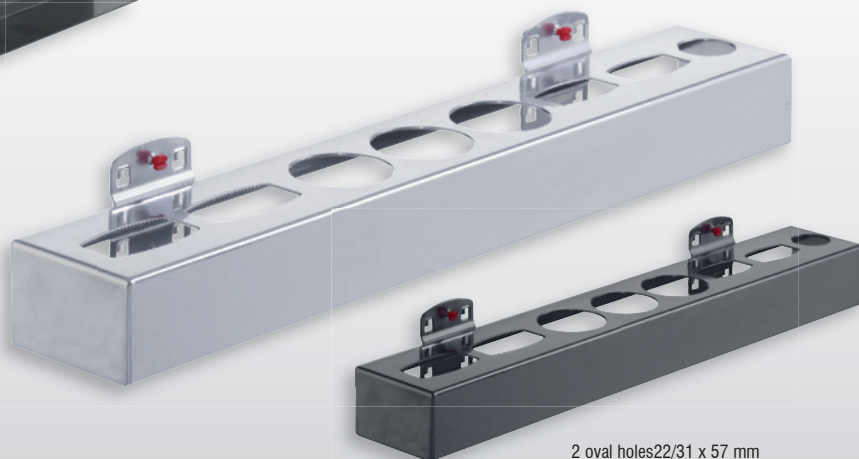

Spray bottle Holder, single

W 76 Ø 52 mm

Color	aluminium	anthracite
	4042.00.3501	4042.00.3508

®RasterPlan

Pen Holder

W 112 Ø 17 mm (4x)

Color	aluminium	anthracite
	4042.00.3601	4042.00.3608

Can Holder for 1 can

W 100 / Ø 70 mm

Color	aluminium	anthracite
	4042.00.1101	4042.00.1108

Combination Holder for pens/spray bottle

W 176 Ø 17 mm (4x), Ø 52 mm (1x)

Color	aluminium	anthracite
	4042.00.3701	4042.00.3708

Can Holder, for 3 cans

W 300 mm / Ø 70 mm

Color	aluminium	anthracite
	4042.00.1201	4042.00.1208

2 oval holes 22/31 x 57 mm
3 round holes 51 mm
2 oval holes 20/27 x 46 mm
1 round holes 31 mm

10-tlg.

Magnets, for documents, 10 pieces

Color	red
set square	4044.00.1551
set round	4044.00.1651

Holder for cans and bottles

H 50 x W 500 x D 80 mm

Color	aluminium	anthracite
for 8 pieces	4042.00.1301	4042.00.1308

Tool storage

Cabinet systems

Storage of small parts