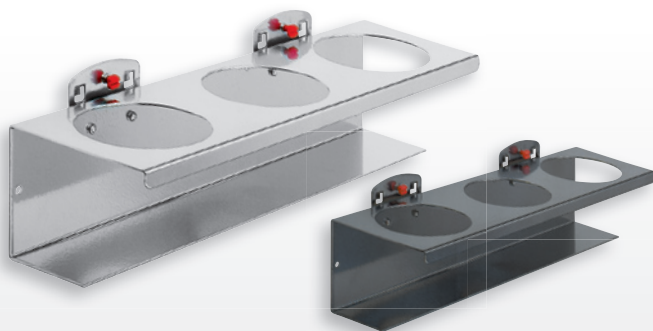

Spray bottle Holder, single

W 76 Ø 52 mm

Color	aluminium	anthracite
	4042.00.3501	4042.00.3508

®RasterPlan

Pen Holder

W 112 Ø 17 mm (4x)

Color	aluminium	anthracite
	4042.00.3601	4042.00.3608

Can Holder for 1 can

W 100 / Ø 70 mm

Color	aluminium	anthracite
	4042.00.1101	4042.00.1108

Combination Holder for pens/spray bottle

W 176 Ø 17 mm (4x), Ø 52 mm (1x)

Color	aluminium	anthracite
	4042.00.3701	4042.00.3708

Can Holder, for 3 cans

W 300 mm / Ø 70 mm

Color	aluminium	anthracite
	4042.00.1201	4042.00.1208

2 oval holes 22/31 x 57 mm
3 round holes 51 mm
2 oval holes 20/27 x 46 mm
1 round holes 31 mm

10-tlg.

Magnets, for documents, 10 pieces

Color	red
set square	4044.00.1551
set round	4044.00.1651

Holder for cans and bottles

H 50 x W 500 x D 80 mm

Color	aluminium	anthracite
for 8 pieces	4042.00.1301	4042.00.1308

Tool storage

Cabinet systems

Storage of small parts