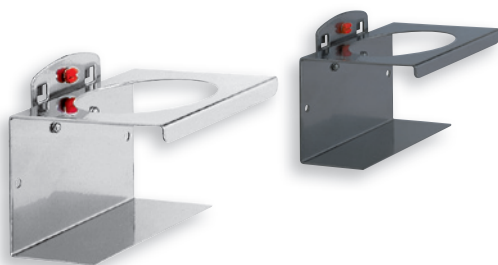

Spray bottle Holder, single

W 76 Ø 52 mm

Color	aluminium	anthracite
	4042.00.3501	4042.00.3508

®RasterPlan

Pen Holder

W 112 Ø 17 mm (4x)

Color	aluminium	anthracite
	4042.00.3601	4042.00.3608

Can Holder for 1 can

W 100 / Ø 70 mm

Color	aluminium	anthracite
	4042.00.1101	4042.00.1108

Combination Holder for pens/spray bottle

W 176 Ø 17 mm (4x), Ø 52 mm (1x)

Color	aluminium	anthracite
	4042.00.3701	4042.00.3708

Can Holder, for 3 cans

Color	red
set square	4044.00.1551
set round	4044.00.1651

Holder for cans and bottles

H 50 x W 500 x D 80 mm

Color	aluminium	anthracite
for 8 pieces	4042.00.1301	4042.00.1308

Tool storage

Cabinet systems

Storage of small parts