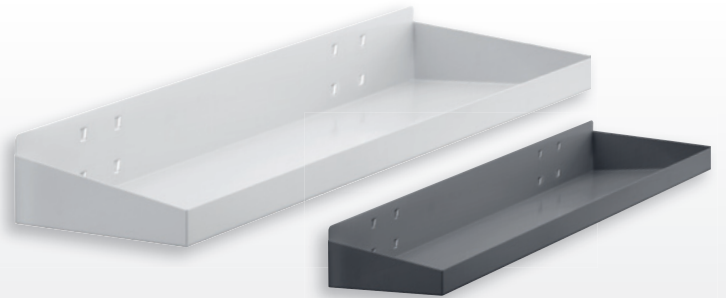

**Storage box, large**

Color	aluminium	anthracite
H 55 x W 320 x D 135 mm	4042.00.1601	4042.00.1608

**Tool Holder box with wooden board for custom drilling**

for drilling yourself Seating: 320 x 135 x 55 mm

Color	aluminium	anthracite
	4044.00.0601	4044.00.0608

**Storage box, small**

Color	aluminium	anthracite
H 35 x W 250 x D 80 mm	4042.00.3401	4042.00.3408

**Steel shelf with raised edge**

Color	light grey	anthracite
W 490 x D 243 mm	4042.00.1713	4042.00.1708

**Shelf**

Color	aluminium	anthracite
W 350 x D 125 mm	4042.00.1801	4042.00.1808
W 445 x D 150 mm	4042.00.1901	4042.00.1908

**Steel shelf**

Color	light grey	anthracite
W 435 x D 250 mm	4042.00.1513	4042.00.1508