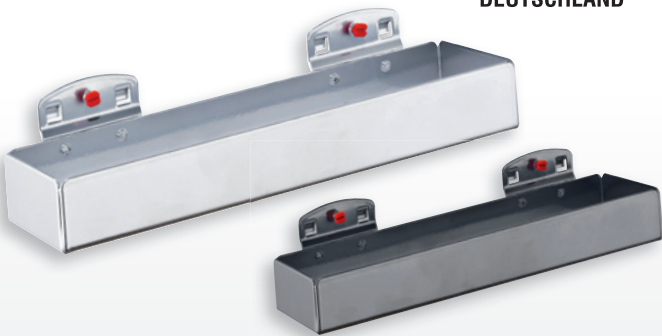

**Storage box, large**

Color	aluminium	anthracite
H 55 x W 320 x D 135 mm	4042.00.1601	4042.00.1608

**Tool Holder box with wooden board for custom drilling**

for drilling yourself Seating: 320 x 135 x 55 mm

Color	aluminium	anthracite
	4044.00.0601	4044.00.0608

**Storage box, small**

Color	aluminium	anthracite
H 35 x W 250 x D 80 mm	4042.00.3401	4042.00.3408

**Steel shelf with raised edge**

Color	light grey	anthracite
W 490 x D 243 mm	4042.00.1713	4042.00.1708