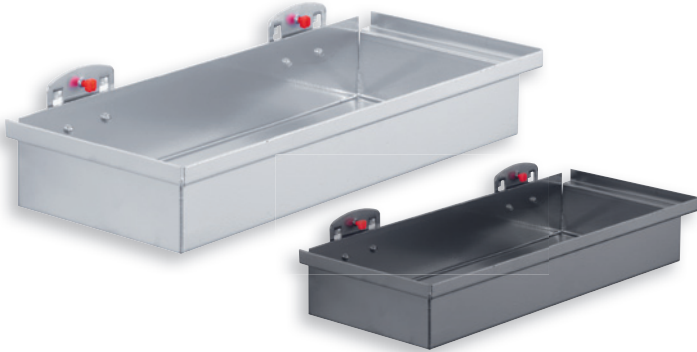

**Tool Holder for custom drilling**

Seating: 120 x 45 mm

Color	aluminium	anthracite
L 120 mm	4044.00.0401	4044.00.0408

**Tool Holder for custom drilling**

Seating: 390 x 45 mm

Color	aluminium	anthracite
L 390 mm	4044.00.0501	4044.00.0508

**Storage box, large**

Color	aluminium	anthracite
H 55 x W 320 x D 135 mm	4042.00.1601	4042.00.1608

**Tool Holder box with wooden board for custom drilling**

for drilling yourself Seating: 320 x 135 x 55 mm

Color	aluminium	anthracite
	4044.00.0601	4044.00.0608

**Storage box, small**

Color	aluminium	anthracite
H 35 x W 250 x D 80 mm	4042.00.3401	4042.00.3408

**Steel shelf with raised edge**

Color	light grey	anthracite
W 490 x D 243 mm	4042.00.1713	4042.00.1708

**Shelf**

Color	aluminium	anthracite
W 350 x D 125 mm	4042.00.1801	4042.00.1808
W 445 x D 150 mm	4042.00.1901	4042.00.1908

**Steel shelf**

Color	light grey	anthracite
W 435 x D 250 mm	4042.00.1513	4042.00.1508