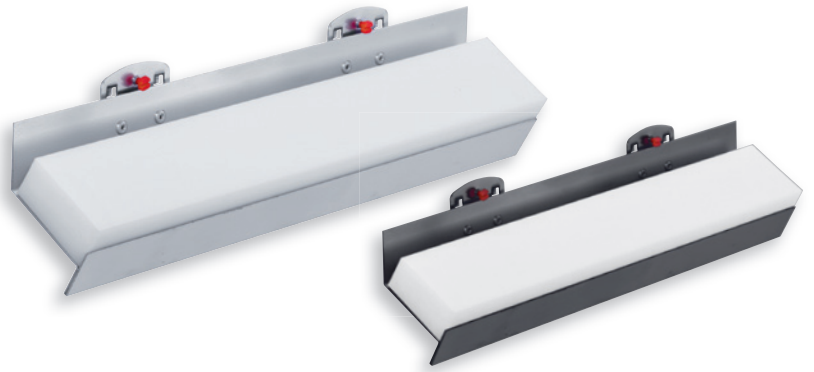

**Tool Holder for custom drilling**

Seating: 120 x 45 mm

Color	aluminium	anthracite
L 120 mm	4044.00.0401	4044.00.0408

**Tool Holder for custom drilling**

Seating: 390 x 45 mm

Color	aluminium	anthracite
L 390 mm	4044.00.0501	4044.00.0508

**Storage box, large**

Color	aluminium	anthracite
H 55 x W 320 x D 135 mm	4042.00.1601	4042.00.1608

**Tool Holder box with wooden board for custom drilling**

for drilling yourself Seating: 320 x 135 x 55 mm

Color	aluminium	anthracite
	4044.00.0601	4044.00.0608

**Storage box, small**

Color	aluminium	anthracite
H 35 x W 250 x D 80 mm	4042.00.3401	4042.00.3408

**Steel shelf with raised edge**

Color	light grey	anthracite
W 490 x D 243 mm	4042.00.1713	4042.00.1708