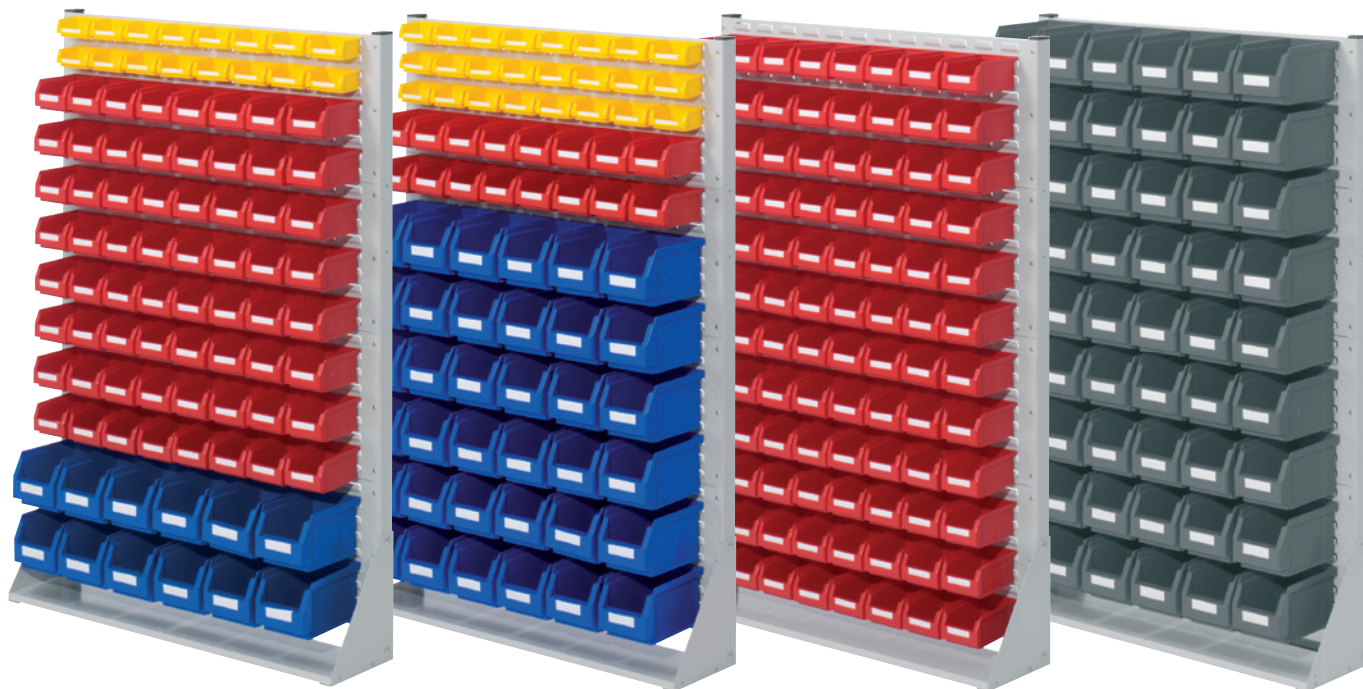

Tool storage

Cabinet systems

Storage of small parts

Ergonomics

Model 41

Model 42

Model 43

Model 47

®RasterPlan System Units - Size 4 / H 1450 x W 1000 x D 240 mm - one-sided

Model	Number of Plastic Bins				Color
	Size-5	Size-6	Size-7	Size-8	
40	---	---	---	---	7004.00.0913
41	---	12	64	16	7004.01.0913
42	---	36	16	24	7004.02.0913
43	---	---	96	---	7004.03.0913
44	---	54	---	---	7004.04.0913
45	---	24	40	24	7004.05.0913
46	---	24	56	---	7004.06.0913
47	54	---	---	---	7004.08.0913

Model 51

Model 52

Model 53

Model 54

®RasterPlan System Units - Size 5 / H 1790 x W 1000 x D 240 mm - one-sided

Model	Number of Plastic Bins				Color
	Size-5	Size-6	Size-7	Size-8	
50	---	---	---	---	7005.00.1413
51	---	30	72	---	7005.01.1413
52	---	66	---	---	7005.02.1413
53	---	---	120	---	7005.03.1413
54	66	---	---	---	7005.04.1413