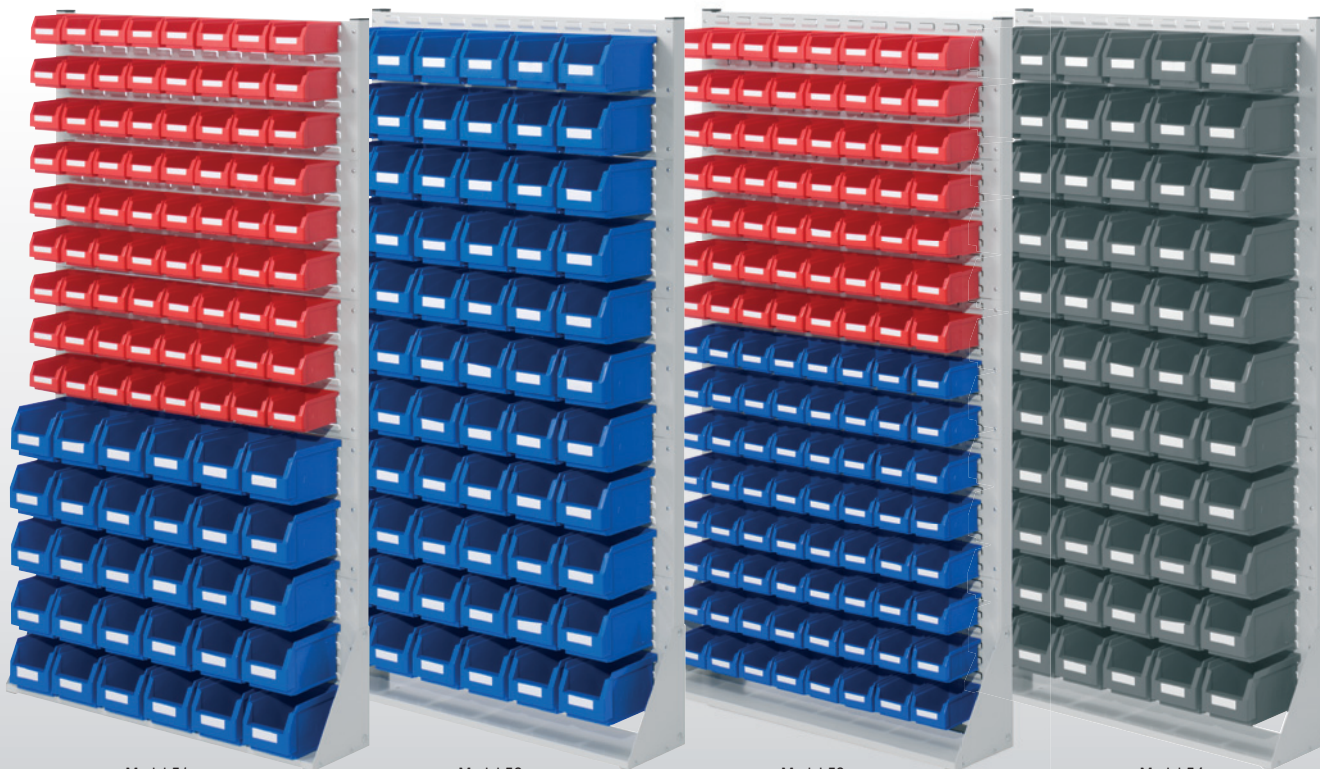

Tool storage

Cabinet systems

Storage of small parts

Ergonomics

Model 41

Model 42

Model 43

Model 47

®RasterPlan System Units - Size 4 / H 1450 x W 1000 x D 240 mm - one-sided

Model	Number of Plastic Bins				Color
	Size-5	Size-6	Size-7	Size-8	
40	---	---	---	---	7004.00.0913
41	---	12	64	16	7004.01.0913
42	---	36	16	24	7004.02.0913
43	---	---	96	---	7004.03.0913
44	---	54	---	---	7004.04.0913
45	---	24	40	24	7004.05.0913
46	---	24	56	---	7004.06.0913
47	54	---	---	---	7004.08.0913

Model 51

Model 52

Model 53

Model 54

®RasterPlan System Units - Size 5 / H 1790 x W 1000 x D 240 mm - one-sided

Model	Number of Plastic Bins				Color
	Size-5	Size-6	Size-7	Size-8	
50	---	---	---	---	7005.00.1413
51	---	30	72	---	7005.01.1413
52	---	66	---	---	7005.02.1413
53	---	---	120	---	7005.03.1413
54	66	---	---	---	7005.04.1413