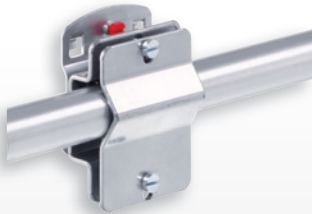

Bin Holder for bin size 8		
L 550/990 x H 38 mm		
Color	aluminium	anthracite
for 5 bins	4042.00.0701	4042.00.0708
for 9 bins	4042.00.0801	4042.00.0808

Bin Holder for bin size 7		
L 550/990 x H 58 mm		
Color	aluminium	anthracite
for 5 bins	4042.00.0501	4042.00.0508
for 9 bins	4042.00.0601	4042.00.0608

Single bin Holder, for bin sizes 7 and 8		
Color	aluminium	anthracite
for 1 bin	4042.00.0401	4042.00.0408

®RasterPlan

Combination Holder, 2 pieces		
L 150 x W 55 mm		
Color	aluminium	anthracite
	4042.00.0901	4042.00.0908

Clamping piece Holder for round piping	
W 55 mm / Ø as of 19 mm	
Color	aluminium
	4042.00.1001

Coil frame with axle Ø of up to 17 mm		
W max. 78 / Ø 170 mm		
Color	aluminium	anthracite
	4042.00.1401	4042.00.1408