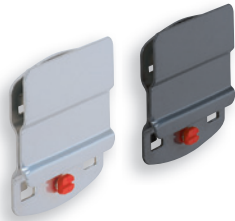

Bin Holder for bin size 8		
L 550/990 x H 38 mm		
Color	aluminium	anthracite
for 5 bins	4042.00.0701	4042.00.0708
for 9 bins	4042.00.0801	4042.00.0808

Bin Holder for bin size 7		
L 550/990 x H 58 mm		
Color	aluminium	anthracite
for 5 bins	4042.00.0501	4042.00.0508
for 9 bins	4042.00.0601	4042.00.0608

Single bin Holder, for bin sizes 7 and 8		
Color	aluminium	anthracite
for 1 bin	4042.00.0401	4042.00.0408

®RasterPlan

Combination Holder, 2 pieces		
L 150 x W 55 mm		
Color	aluminium	anthracite
	4042.00.0901	4042.00.0908

Clamping piece Holder for round piping	
W 55 mm / Ø as of 19 mm	
Color	aluminium
	4042.00.1001

Coil frame with axle Ø of up to 17 mm		
W max. 78 / Ø 170 mm		
Color	aluminium	anthracite
	4042.00.1401	4042.00.1408