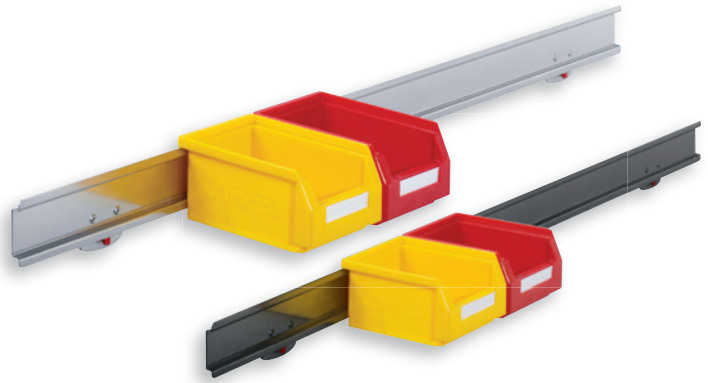

Bin Holder for bin size 8		
L 550/990 x H 38 mm		
Color	aluminium	anthracite
for 5 bins	4042.00.0701	4042.00.0708
for 9 bins	4042.00.0801	4042.00.0808

Bin Holder for bin size 7		
L 550/990 x H 58 mm		
Color	aluminium	anthracite
for 5 bins	4042.00.0501	4042.00.0508
for 9 bins	4042.00.0601	4042.00.0608

Single bin Holder, for bin sizes 7 and 8		
Color	aluminium	anthracite
for 1 bin	4042.00.0401	4042.00.0408

®RasterPlan

Combination Holder, 2 pieces		
L 150 x W 55 mm		
Color	aluminium	anthracite
	4042.00.0901	4042.00.0908

Clamping piece Holder for round piping	
W 55 mm / Ø as of 19 mm	
Color	aluminium
	4042.00.1001

Coil frame with axle Ø of up to 17 mm		
W max. 78 / Ø 170 mm		
Color	aluminium	anthracite
	4042.00.1401	4042.00.1408

Treble pipe Holder		
Color	aluminium	anthracite
H 400 x W 150 x D 85	4042.00.3801	4042.00.3808

Tool storage

Cabinet systems

Storage of small parts

Ergonomics

13