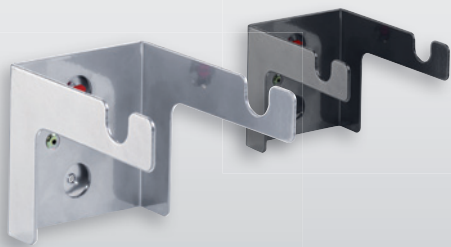

Bin Holder for bin size 8		
L 550/990 x H 38 mm		
Color	aluminium	anthracite
for 5 bins	4042.00.0701	4042.00.0708
for 9 bins	4042.00.0801	4042.00.0808

Bin Holder for bin size 7		
L 550/990 x H 58 mm		
Color	aluminium	anthracite
for 5 bins	4042.00.0501	4042.00.0508
for 9 bins	4042.00.0601	4042.00.0608

Single bin Holder, for bin sizes 7 and 8		
Color	aluminium	anthracite
for 1 bin	4042.00.0401	4042.00.0408

®RasterPlan

Combination Holder, 2 pieces		
L 150 x W 55 mm		
Color	aluminium	anthracite
	4042.00.0901	4042.00.0908

Clamping piece Holder for round piping	
W 55 mm / Ø as of 19 mm	
Color	aluminium
	4042.00.1001

Coil frame with axle Ø of up to 17 mm		
W max. 78 / Ø 170 mm		
Color	aluminium	anthracite
	4042.00.1401	4042.00.1408