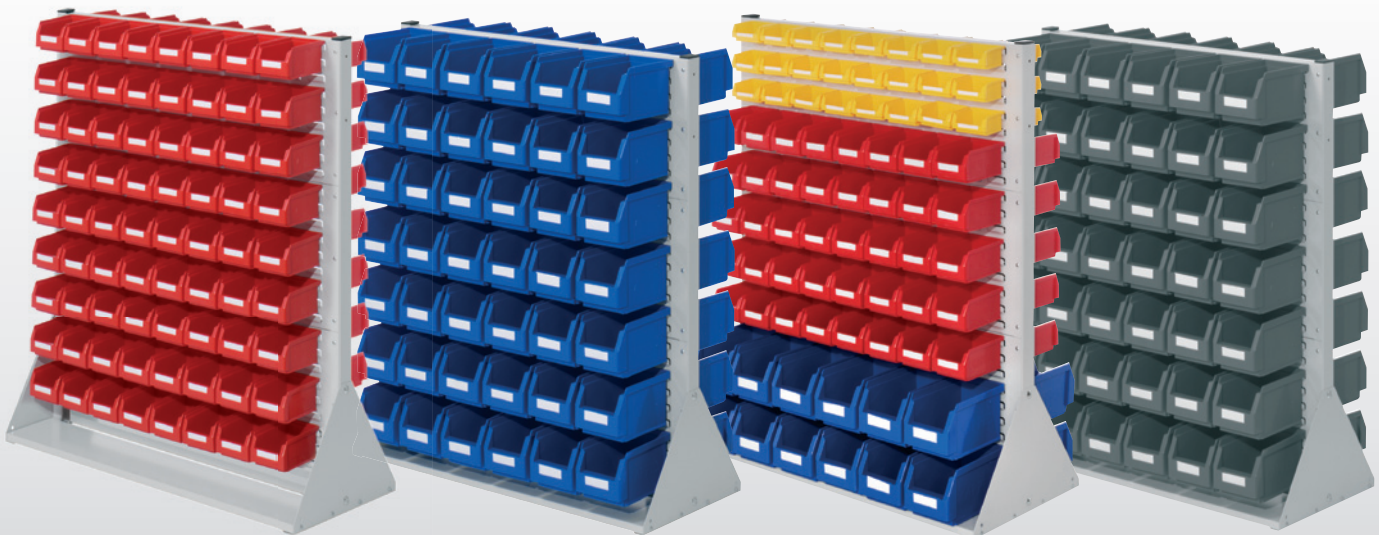

Model D33

Model D34

Model D36

Model D38

®RasterPlan System Units - Size 3 H 1100 x W 1000 x D 430 mm - one-sided

Model	Number of Plastic Bins				Color
	Size-5	Size-6	Size-7	Size-8	
D30	---	---	---	---	light grey 7007.00.2013
D31	---	12	96	32	7007.01.2013
D32	---	48	64	---	7007.02.2013
D33	---	---	144	---	7007.03.2013
D34	---	84	---	---	7007.04.2013
D35	---	24	112	---	7007.05.2013
D36	---	24	80	48	7007.06.2013
D37	---	36	80	---	7007.07.2013
D38	84	---	---	---	7007.08.2013