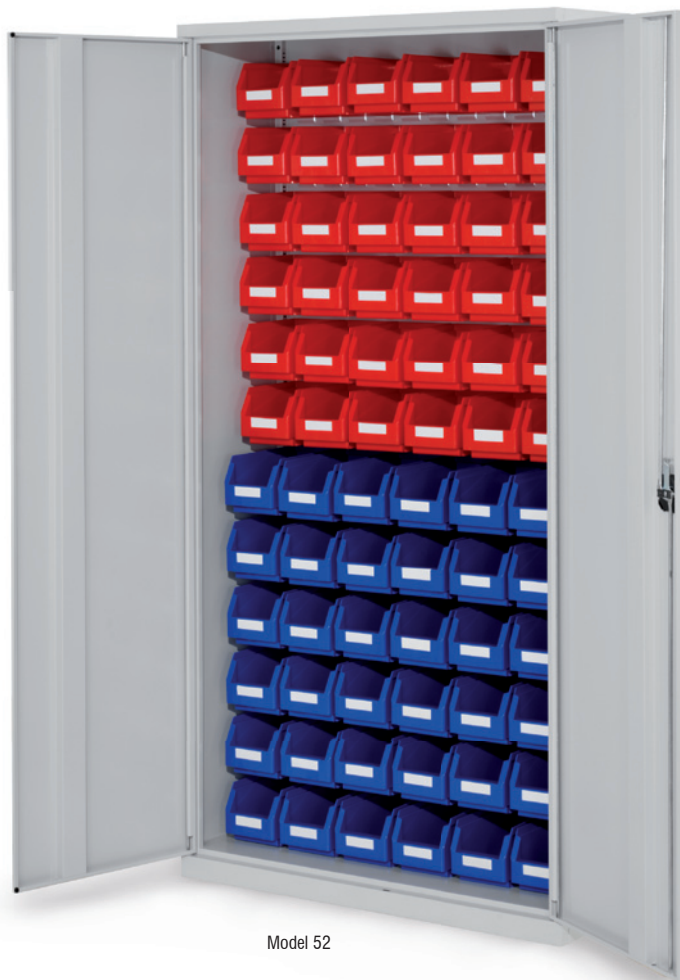

® RasterPlan

Model 51

Model 52

® RasterPlan Plastic Bins

	Size 5	Size 6	Size 7	Size 8
L x W x H mm	290 x 140 x 130	230 x 140 x 130	160 x 105 x 75	85 x 105 x 45

® RasterPlan Louvred Cabinets

H 1950 x W 1000 x D 410 mm

Model	51	52	53	54
Plastic Bins				
Size 5	24	36	72	---
Size 6	30	36	---	72
Size 7	32	---	---	---
Size 8	---	---	---	---
Reinforced steel doors				
light grey	1353.01.1013	1353.02.1013	1353.03.1013	1353.04.1013
Louvred Board doors				
light grey	1353.01.4013	1353.02.4013	1353.03.4013	1353.04.4013
Viewing window doors				
light grey	1353.01.5013	1353.02.5013	1353.03.5013	1353.04.5013