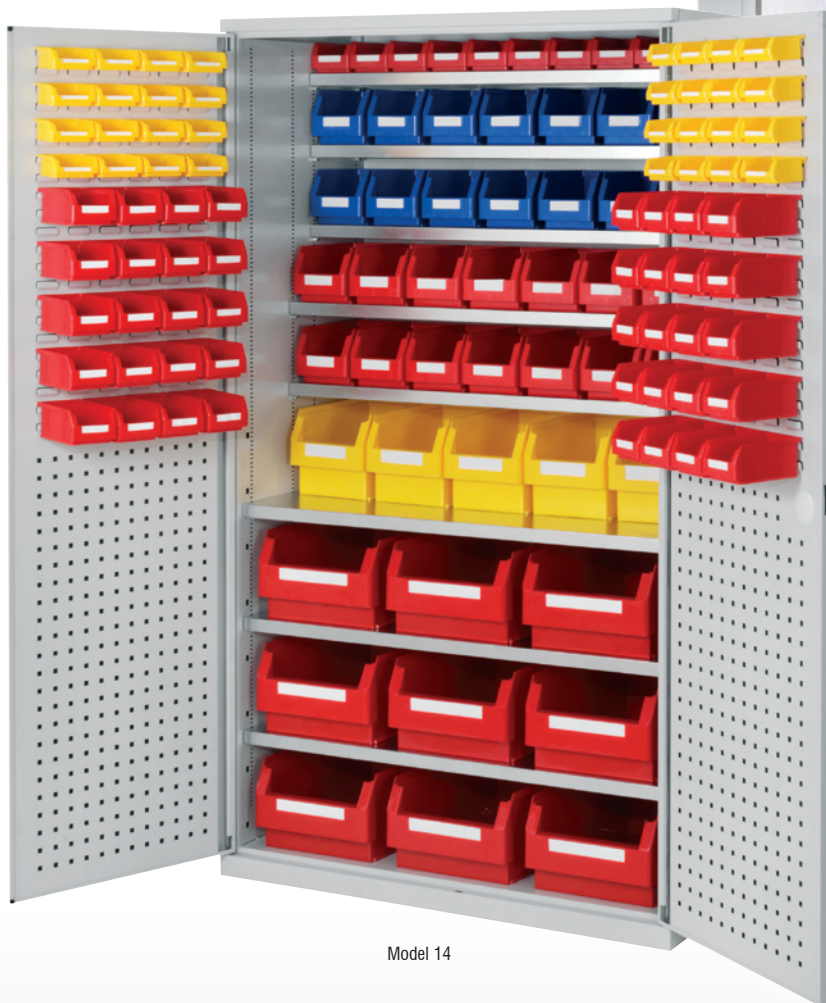

High Capacity Cabinets

Model 14

Model 15

Dimensions Plastic Bins:

- Size 1: L 500 x W 300 x H 250 mm
- Size 2: L 500 x W 300 x H 200 mm
- Size 3: L 350 x W 200 x H 200 mm
- Size 4: L 350 x W 200 x H 150 mm
- Size 5: L 290 x W 140 x H 130 mm
- Size 6: L 230 x W 140 x H 130 mm
- Size 7: L 160 x W 105 x H 75 mm
- Size 8: L 85 x W 105 x H 45 mm

High Capacity Cabinets H 1950 x W 1130 x D 590 mm

Model	10	11	12	13	14
Drawers	---	---	---	---	---
Shelf					
T 250 mm	6	7	9	---	3
T 340 mm	---	3	2	---	2
T 530 mm	2	---	---	6	3
Body equipped with with Plastic Bins					
Size 1	---	---	---	---	---
Size 2	9	---	---	21	9
Size 3	---	---	---	---	5
Size 4	---	20	5	---	---
Size 5	---	---	14	---	14
Size 6	42	28	28	---	14
Size 7	---	30	50	---	10
Size 8	---	---	---	---	---
Tool Board doors	1780.01.3013	1780.02.3013	1780.03.3013	1780.04.3013	1780.05.3013
Viewing window doors	1780.01.5013	1780.02.5013	1780.03.5013	1780.04.5013	1780.05.5013
Doors equipped with Plastic Bins					
Size 7	40	40	40	---	40
Size 8	32	32	32	---	32
Tool/ Louvred Board doors	1780.01.4013	1780.02.4013	1780.03.4013	---	1780.05.4013