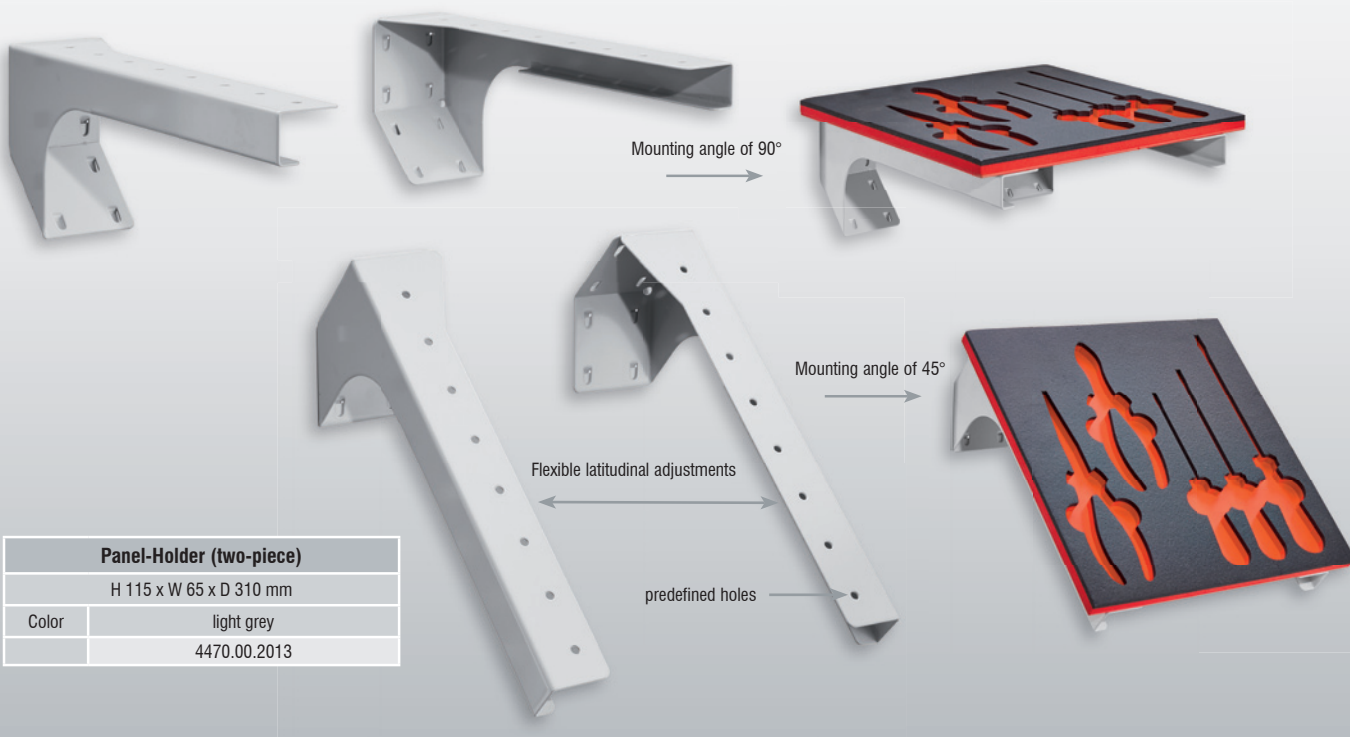

Leaflet Holder DIN A5		
H 210 x W 150 mm		
Color	light grey	anthracite
	4044.00.1013	4044.00.1008

Form Holder DIN A4		
H 310 x W 220 mm		
Color	light grey	anthracite
	4470.00.0113	4470.00.0108

® RasterPlan

Catalogue Holder DIN A4		
H 310 x W 220 mm		
Color	light grey	anthracite
	4470.00.0313	4470.00.0308

Catalogue Holder DIN A3		
H 310 x W 440 mm		
Color	light grey	anthracite
	4470.00.0213	4470.00.0208

Panel-Holder (two-piece)		
H 115 x W 65 x D 310 mm		
Color	light grey	
	4470.00.2013	