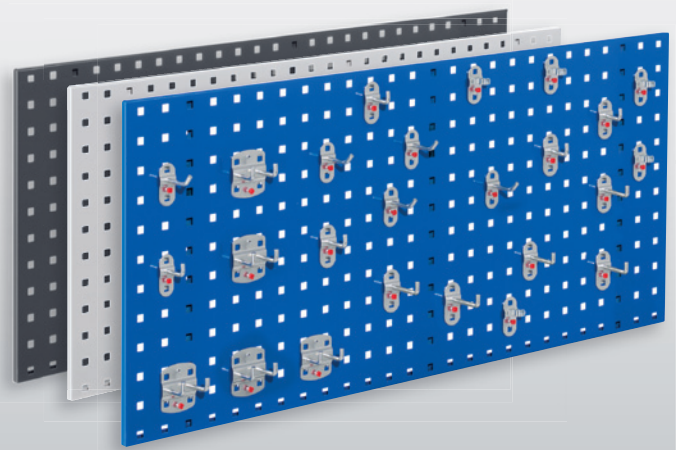

® RasterPlan Starter Set 8			
Equipped with:	1 x Tool Board H 450 x W 1000 mm 1 x RasterPlan Tool Holder Set 25 pieces		
Board color	light grey	gentian blue	anthracite
	4024.08.1013	4024.08.1021	4024.08.1008

Tool storage

Cabinet systems

Storage of small parts

Ergonomics