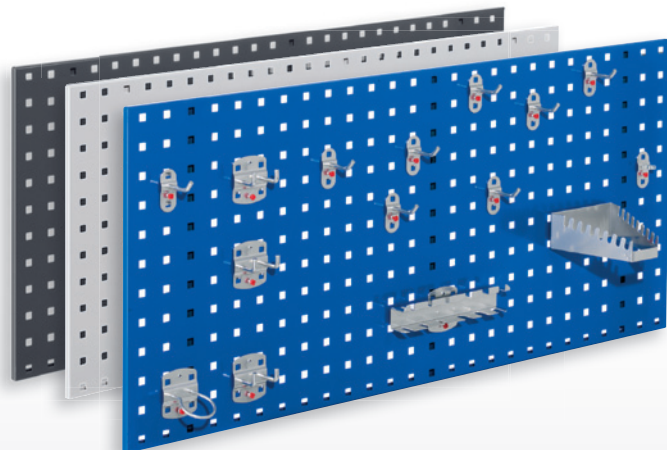

® RasterPlan

available in three colors

® RasterPlan Starter Set 5			
Equipped with:	1 x Tool Board H 450 x W 1000 mm 1 x RasterPlan Tool Holder Set 10 pieces		
Board color	light grey	gentian blue	anthracite
	4024.05.1013	4024.05.1021	4024.05.1008

® RasterPlan Starter Set 2			
Equipped with:	1 x Tool Board H 450 x W 1000 mm 1 x RasterPlan Tool Holder Set 12 pieces		
Board color	light grey	gentian blue	anthracite
	4024.06.1013	4024.06.1021	4024.06.1008

® RasterPlan Starter Set 1			
Equipped with:	1 x Tool Board H 450 x W 1000 mm 1 x RasterPlan Tool Holder Set 15 pieces		
Board color	light grey	gentian blue	anthracite
	4024.01.1013	4024.01.1021	4024.01.1008

® RasterPlan Starter Set 6			
Equipped with:	1 x Tool Board H 450 x W 1000 mm 1 x RasterPlan Tool Holder Set 18 pieces		
Board color	light grey	gentian blue	anthracite
	4024.02.1013	4024.02.1021	4024.02.1008