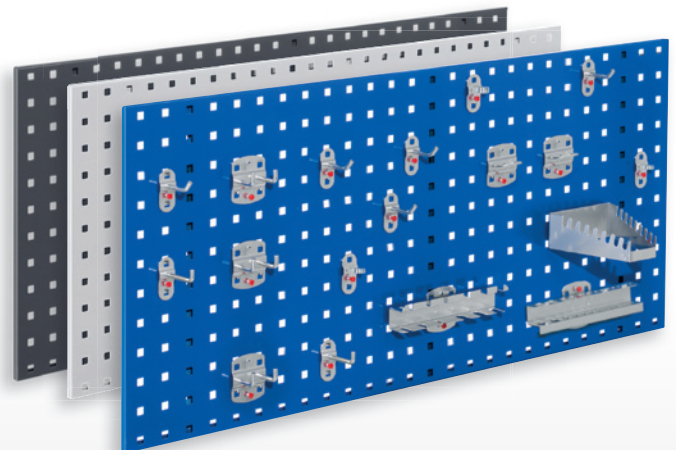

® RasterPlan

available in three colors

® RasterPlan Starter Set 5			
Equipped with:	1 x Tool Board H 450 x W 1000 mm 1 x RasterPlan Tool Holder Set 10 pieces		
Board color	light grey	gentian blue	anthracite
	4024.05.1013	4024.05.1021	4024.05.1008

® RasterPlan Starter Set 2			
Equipped with:	1 x Tool Board H 450 x W 1000 mm 1 x RasterPlan Tool Holder Set 12 pieces		
Board color	light grey	gentian blue	anthracite
	4024.06.1013	4024.06.1021	4024.06.1008

® RasterPlan Starter Set 1			
Equipped with:	1 x Tool Board H 450 x W 1000 mm 1 x RasterPlan Tool Holder Set 15 pieces		
Board color	light grey	gentian blue	anthracite
	4024.01.1013	4024.01.1021	4024.01.1008

® RasterPlan Starter Set 6			
Equipped with:	1 x Tool Board H 450 x W 1000 mm 1 x RasterPlan Tool Holder Set 18 pieces		
Board color	light grey	gentian blue	anthracite
	4024.02.1013	4024.02.1021	4024.02.1008