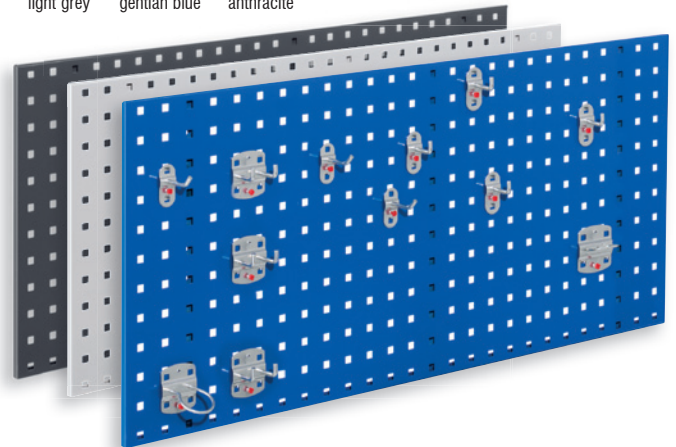

® RasterPlan

available in three colors

® RasterPlan Starter Set 5			
Equipped with:	1 x Tool Board H 450 x W 1000 mm 1 x RasterPlan Tool Holder Set 10 pieces		
Board color	light grey	gentian blue	anthracite
	4024.05.1013	4024.05.1021	4024.05.1008

® RasterPlan Starter Set 2			
Equipped with:	1 x Tool Board H 450 x W 1000 mm 1 x RasterPlan Tool Holder Set 12 pieces		
Board color	light grey	gentian blue	anthracite
	4024.06.1013	4024.06.1021	4024.06.1008

® RasterPlan Starter Set 1			
Equipped with:	1 x Tool Board H 450 x W 1000 mm 1 x RasterPlan Tool Holder Set 15 pieces		
Board color	light grey	gentian blue	anthracite
	4024.01.1013	4024.01.1021	4024.01.1008

® RasterPlan Starter Set 6			
Equipped with:	1 x Tool Board H 450 x W 1000 mm 1 x RasterPlan Tool Holder Set 18 pieces		
Board color	light grey	gentian blue	anthracite
	4024.02.1013	4024.02.1021	4024.02.1008