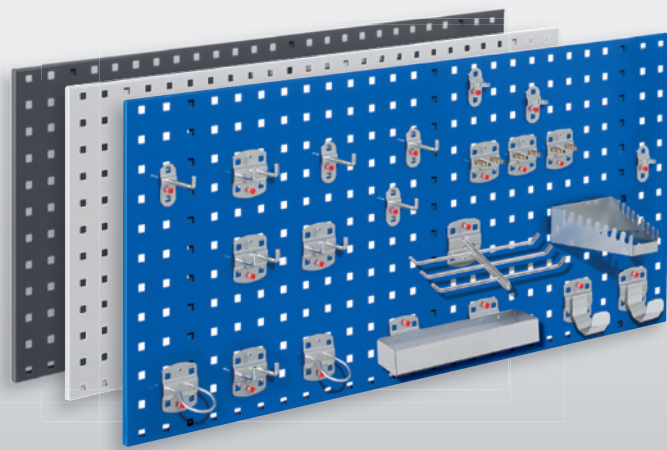

® RasterPlan

available in three colors

® RasterPlan Starter Set 5			
Equipped with:	1 x Tool Board H 450 x W 1000 mm 1 x RasterPlan Tool Holder Set 10 pieces		
Board color	light grey	gentian blue	anthracite
	4024.05.1013	4024.05.1021	4024.05.1008

® RasterPlan Starter Set 2			
Equipped with:	1 x Tool Board H 450 x W 1000 mm 1 x RasterPlan Tool Holder Set 12 pieces		
Board color	light grey	gentian blue	anthracite
	4024.06.1013	4024.06.1021	4024.06.1008

® RasterPlan Starter Set 1			
Equipped with:	1 x Tool Board H 450 x W 1000 mm 1 x RasterPlan Tool Holder Set 15 pieces		
Board color	light grey	gentian blue	anthracite
	4024.01.1013	4024.01.1021	4024.01.1008

® RasterPlan Starter Set 6			
Equipped with:	1 x Tool Board H 450 x W 1000 mm 1 x RasterPlan Tool Holder Set 18 pieces		
Board color	light grey	gentian blue	anthracite
	4024.02.1013	4024.02.1021	4024.02.1008