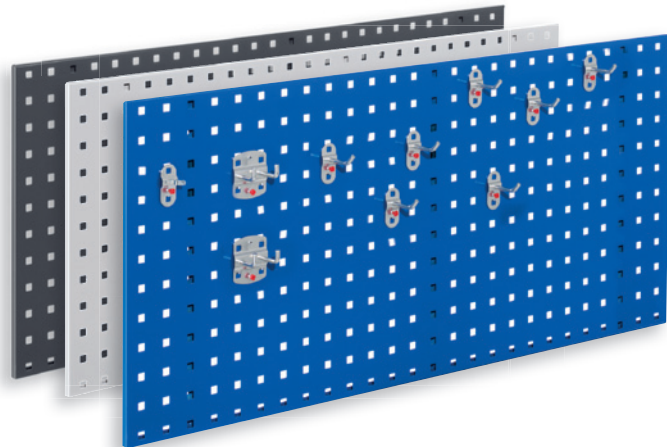

® RasterPlan

available in three colors

® RasterPlan Starter Set 5			
Equipped with:	1 x Tool Board H 450 x W 1000 mm 1 x RasterPlan Tool Holder Set 10 pieces		
Board color	light grey	gentian blue	anthracite
	4024.05.1013	4024.05.1021	4024.05.1008

® RasterPlan Starter Set 2			
Equipped with:	1 x Tool Board H 450 x W 1000 mm 1 x RasterPlan Tool Holder Set 12 pieces		
Board color	light grey	gentian blue	anthracite
	4024.06.1013	4024.06.1021	4024.06.1008

® RasterPlan Starter Set 1			
Equipped with:	1 x Tool Board H 450 x W 1000 mm 1 x RasterPlan Tool Holder Set 15 pieces		
Board color	light grey	gentian blue	anthracite
	4024.01.1013	4024.01.1021	4024.01.1008

® RasterPlan Starter Set 6			
Equipped with:	1 x Tool Board H 450 x W 1000 mm 1 x RasterPlan Tool Holder Set 18 pieces		
Board color	light grey	gentian blue	anthracite
	4024.02.1013	4024.02.1021	4024.02.1008