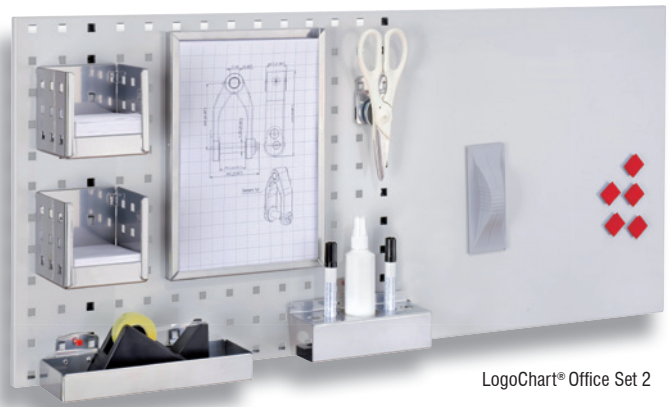

The new product in the RasterPlan collection represents an ideal solution for handling tasks in warehouses, offices, reception areas, conference and social facilities, archives and many other areas.

Discover for yourself the new versatility of the LogoChart® lends to your workplace. The whiteboard with washable field offers an ideal surface on which to create quick diagrams, notes and other visual aids. Frequently used tools and other work needs can be housed using the Tool Holders of the tool board.

Whatever you want to organise, our comprehensive range of RasterPlan accessories offer multiple solutions.

The LogoChart® enhances the functional RasterPlan Tool Board range as planning aid for warehouses and offices.

Details

- Multi-functional and flexible in planning
- Impact and scratch resistant plastic coating in light grey
- Can be used both vertically and horizontally
- 1000 x 450 mm, light grey (RAL 7035)
- Accessories optionally aluminium or anthracite
- Writing surface can be wiped clean with no traces (Please only use non-permanent markers)
- Magnetic
- Additional Tool Holders available in aluminium color and anthracite

LogoChart®

LogoChart® Office Set 1

LogoChart® Office Set 2

LogoChart® Office Set 1

1 LogoChart®, RAL 7035	5 Magnets
1 Form Holder	1 Wiper (magnetic)
1 Leaflet box	1 Cleaning spray
1 Storage box	2 Non-permanent marker pens (black)
1 Combination pen Holder	
aluminium	4604.01.1013
anthracite	4604.01.1024