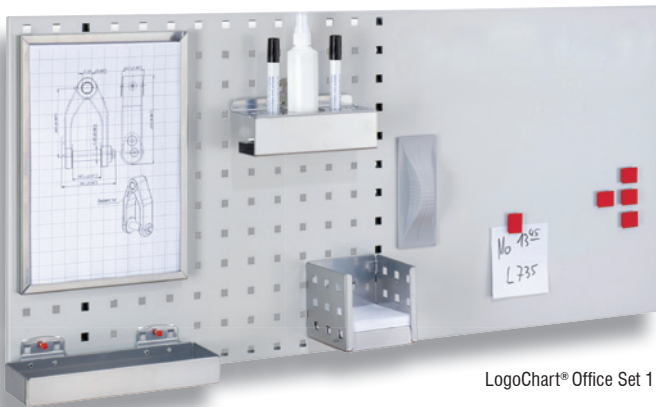

The new product in the RasterPlan collection represents an ideal solution for handling tasks in warehouses, offices, reception areas, conference and social facilities, archives and many other areas.

Discover for yourself the new versatility of the LogoChart® lends to your workplace. The whiteboard with washable field offers an ideal surface on which to create quick diagrams, notes and other visual aids. Frequently used tools and other work needs can be housed using the Tool Holders of the tool board.

Whatever you want to organise, our comprehensive range of RasterPlan accessories offer multiple solutions.

The LogoChart® enhances the functional RasterPlan Tool Board range as planning aid for warehouses and offices.

Details

- Multi-functional and flexible in planning
- Impact and scratch resistant plastic coating in light grey
- Can be used both vertically and horizontally
- 1000 x 450 mm, light grey (RAL 7035)
- Accessories optionally aluminium or anthracite
- Writing surface can be wiped clean with no traces (Please only use non-permanent markers)
- Magnetic
- Additional Tool Holders available in aluminium color and anthracite

LogoChart®

LogoChart® Office Set 1

LogoChart® Office Set 2

LogoChart® Office Set 1

1 LogoChart®, RAL 7035	5 Magnets
1 Form Holder	1 Wiper (magnetic)
1 Leaflet box	1 Cleaning spray
1 Storage box	2 Non-permanent marker pens (black)
1 Combination pen Holder	
aluminium	4604.01.1013
anthracite	4604.01.1024