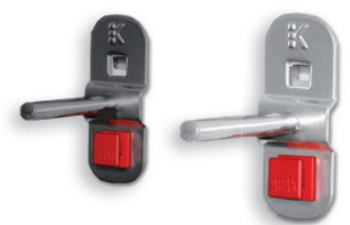

Tool storage

Cabinet systems

Storage of small parts

Ergonomics

Tool Holder wit oblique hook end				
Dim. in mm		Color		
L	Ø	aluminium	anthracite	
50	6	3340.00.5101	3340.00.5108	
100	6	3340.00.5201	3340.00.5208	
150	6	3340.00.5301	3340.00.5308	
200	6	3340.00.5401	3340.00.5408	

Tool Holder with vertical hook end				
Dim. in mm		Color		
L	Ø	aluminium	anthracite	
35	6	3340.00.5501	3340.00.5508	
75	6	3340.00.5701	3340.00.5708	
125	6	3340.00.5801	3340.00.5808	

Tool Holder with straight spike				
Dim. in mm		Color		
L	Ø	aluminium	anthracite	
50	6	3340.00.6501	3340.00.6508	
100	6	3340.00.6601	3340.00.6608	
150	6	3340.00.6701	3340.00.6708	

Dual Tool Holder wit oblique hook end				
Dim. in mm		Color		
L	Ø	aluminium	anthracite	
50	6	3340.00.8501	3340.00.8508	
75	6	3340.00.8601	3340.00.8608	
150	6	3340.00.8701	3340.00.8708	

Dual Tool Holder with vertical hook end				
Dim. in mm		Color		
L	Ø	aluminium	anthracite	
35	6	3340.00.6001	3340.00.6008	
50	6	3340.00.6101	3340.00.6108	
75	6	3340.00.6201	3340.00.6208	
150	6	3340.00.6401	3340.00.6408	