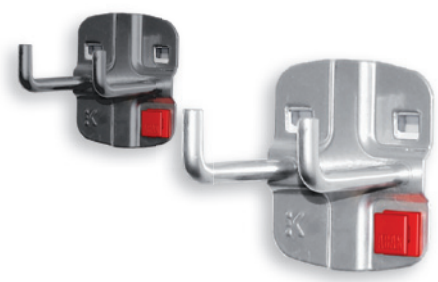

Tool storage

Cabinet systems

Storage of small parts

Ergonomics

Tool Holder wit oblique hook end				
Dim. in mm		Color		
L	Ø	aluminium	anthracite	
50	6	3340.00.5101	3340.00.5108	
100	6	3340.00.5201	3340.00.5208	
150	6	3340.00.5301	3340.00.5308	
200	6	3340.00.5401	3340.00.5408	

Tool Holder with vertical hook end				
Dim. in mm		Color		
L	Ø	aluminium	anthracite	
35	6	3340.00.5501	3340.00.5508	
75	6	3340.00.5701	3340.00.5708	
125	6	3340.00.5801	3340.00.5808	

Tool Holder with straight spike				
Dim. in mm		Color		
L	Ø	aluminium	anthracite	
50	6	3340.00.6501	3340.00.6508	
100	6	3340.00.6601	3340.00.6608	
150	6	3340.00.6701	3340.00.6708	

Dual Tool Holder wit oblique hook end				
Dim. in mm		Color		
L	Ø	aluminium	anthracite	
50	6	3340.00.8501	3340.00.8508	
75	6	3340.00.8601	3340.00.8608	
150	6	3340.00.8701	3340.00.8708	

Dual Tool Holder with vertical hook end				
Dim. in mm		Color		
L	Ø	aluminium	anthracite	
35	6	3340.00.6001	3340.00.6008	
50	6	3340.00.6101	3340.00.6108	
75	6	3340.00.6201	3340.00.6208	
150	6	3340.00.6401	3340.00.6408	