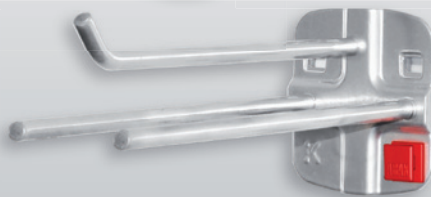

**ABAX®**

**Tool Holder for self-service packaging**

Dim. in mm		Color	
L	W	aluminium	anthracite
125	30	3340.00.8301	3340.00.8308

**® RasterPlan**

**Cable Holder w. hooked end 50 mm tall**

Dim. in mm		Color	
L	W	aluminium	anthracite
100	37	3340.00.9001	3340.00.9008
150	37	3340.00.8101	3340.00.8108
200	37	3340.00.8201	3340.00.8208

**Tool Holder, three pronged**

Dim. in mm		Color	
L	W	aluminium	anthracite
150	45	3340.00.8001	3340.00.8008

**Tool Holder, six pronged**

Dim. in mm		Color	
L	W	aluminium	anthracite
140	240	3340.00.7901	3340.00.7908