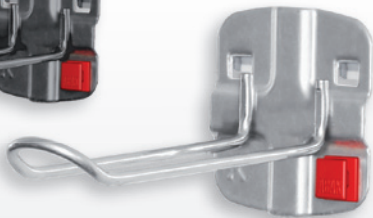

Tool Holder for self-service packaging

Dim. in mm		Color	
L	W	aluminium	anthracite
125	30	3340.00.8301	3340.00.8308

® RasterPlan

Cable Holder w. hooked end 50 mm tall

Dim. in mm		Color	
L	W	aluminium	anthracite
100	37	3340.00.9001	3340.00.9008
150	37	3340.00.8101	3340.00.8108
200	37	3340.00.8201	3340.00.8208