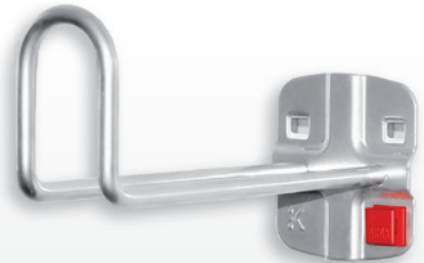

Tool Holder for self-service packaging

Dim. in mm		Color	
L	W	aluminium	anthracite
125	30	3340.00.8301	3340.00.8308

® RasterPlan

Cable Holder w. hooked end 50 mm tall

Dim. in mm		Color	
L	W	aluminium	anthracite
100	37	3340.00.9001	3340.00.9008
150	37	3340.00.8101	3340.00.8108
200	37	3340.00.8201	3340.00.8208