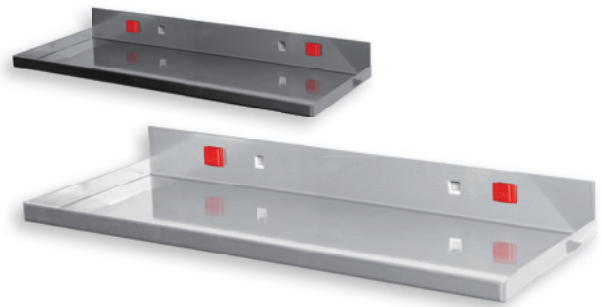

Allen key Holder		
H 10 x W 150 x D 35 mm		
Color	aluminium	anthracite
for 7 keys	3342.00.7301	3342.00.7308

® RasterPlan

Shelf		
Color	aluminium	anthracite
W 350 x D 125 mm	3342.00.6801	3342.00.6808
W 445 x D 150 mm	3342.00.6901	3342.00.6908

Tool Holder box w. wooden board f. custom drilling		
for drilling yourself	Seating: 340 x 135 x 55 mm	
Color	aluminium	anthracite
H 55 x W 340 x D 135	3344.00.5601	3344.00.5608

Storage box, large		
Color	aluminium	anthracite
H 55 x W 340 x D 135 mm	3342.00.6601	3342.00.6608

Storage box, Small		
Color	aluminium	anthracite
H 35 x W 250 x D 80 mm	3342.00.8401	3342.00.8408

9 x Ø 25 mm
1 x Ø 27 mm
1 x Ø 32 mm
1 x Ø 35 mm

Socket Holder		
H 30 x W 390 x D 45 mm		
Color	aluminium	anthracite
for 12 sockets	3342.00.7401	3342.00.7408

Steel shelf		
Color	light grey	anthracite
W 435 x D 250 mm	3342.00.6513	3342.00.6508

Steel shelf with raised edge		
Color	light grey	anthracite
W 490 x D 243 mm	3342.00.6713	3342.00.6708

Tool storage

Cabinet systems