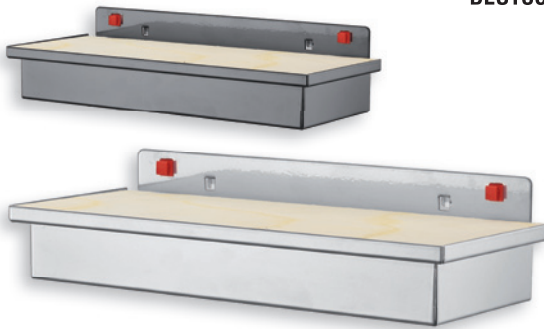

Allen key Holder		
H 10 x W 150 x D 35 mm		
Color	aluminium	anthracite
for 7 keys	3342.00.7301	3342.00.7308

® RasterPlan

Shelf		
Color	aluminium	anthracite
W 350 x D 125 mm	3342.00.6801	3342.00.6808
W 445 x D 150 mm	3342.00.6901	3342.00.6908

Tool Holder box w. wooden board f. custom drilling		
for drilling yourself	Seating: 340 x 135 x 55 mm	
Color	aluminium	anthracite
H 55 x W 340 x D 135	3344.00.5601	3344.00.5608

Storage box, large		
Color	aluminium	anthracite
H 55 x W 340 x D 135 mm	3342.00.6601	3342.00.6608

Storage box, Small		
Color	aluminium	anthracite
H 35 x W 250 x D 80 mm	3342.00.8401	3342.00.8408

9 x Ø 25 mm
1 x Ø 27 mm
1 x Ø 32 mm
1 x Ø 35 mm

Socket Holder		
H 30 x W 390 x D 45 mm		
Color	aluminium	anthracite
for 12 sockets	3342.00.7401	3342.00.7408

Steel shelf		
Color	light grey	anthracite
W 435 x D 250 mm	3342.00.6513	3342.00.6508

Steel shelf with raised edge		
Color	light grey	anthracite
W 490 x D 243 mm	3342.00.6713	3342.00.6708

Tool storage

Cabinet systems