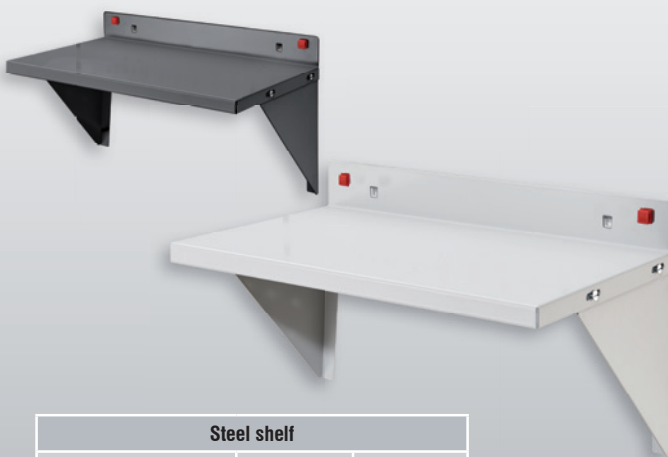

Tool Holder box w. wooden board f. custom drilling		
for drilling yourself	Seating: 340 x 135 x 55 mm	
Color	aluminium	anthracite
H 55 x W 340 x D 135	3344.00.5601	3344.00.5608

Storage box, large		
Color	aluminium	anthracite
H 55 x W 340 x D 135 mm	3342.00.6601	3342.00.6608

Storage box, Small		
Color	aluminium	anthracite
H 35 x W 250 x D 80 mm	3342.00.8401	3342.00.8408

9 x Ø 25 mm
1 x Ø 27 mm
1 x Ø 32 mm
1 x Ø 35 mm

Socket Holder		
H 30 x W 390 x D 45 mm		
Color	aluminium	anthracite
for 12 sockets	3342.00.7401	3342.00.7408

Steel shelf		
Color	light grey	anthracite
W 435 x D 250 mm	3342.00.6513	3342.00.6508

Steel shelf with raised edge		
Color	light grey	anthracite
W 490 x D 243 mm	3342.00.6713	3342.00.6708

Tool storage

Cabinet systems