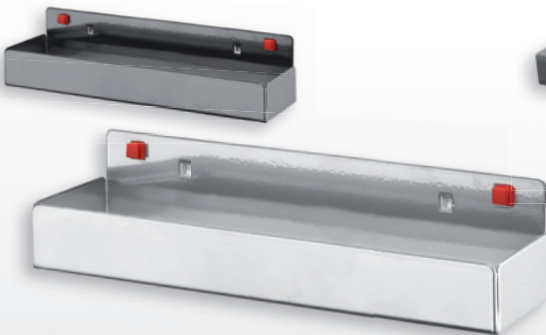

Allen key Holder		
H 10 x W 150 x D 35 mm		
Color	aluminium	anthracite
for 7 keys	3342.00.7301	3342.00.7308

® RasterPlan

Shelf		
Color	aluminium	anthracite
W 350 x D 125 mm	3342.00.6801	3342.00.6808
W 445 x D 150 mm	3342.00.6901	3342.00.6908

Tool Holder box w. wooden board f. custom drilling		
for drilling yourself	Seating: 340 x 135 x 55 mm	
Color	aluminium	anthracite
H 55 x W 340 x D 135	3344.00.5601	3344.00.5608

Storage box, large		
Color	aluminium	anthracite
H 55 x W 340 x D 135 mm	3342.00.6601	3342.00.6608

Storage box, Small		
Color	aluminium	anthracite
H 35 x W 250 x D 80 mm	3342.00.8401	3342.00.8408

9 x Ø 25 mm
1 x Ø 27 mm
1 x Ø 32 mm
1 x Ø 35 mm

Socket Holder		
H 30 x W 390 x D 45 mm		
Color	aluminium	anthracite
for 12 sockets	3342.00.7401	3342.00.7408

Steel shelf		
Color	light grey	anthracite
W 435 x D 250 mm	3342.00.6513	3342.00.6508

Steel shelf with raised edge		
Color	light grey	anthracite
W 490 x D 243 mm	3342.00.6713	3342.00.6708

Tool storage

Cabinet systems