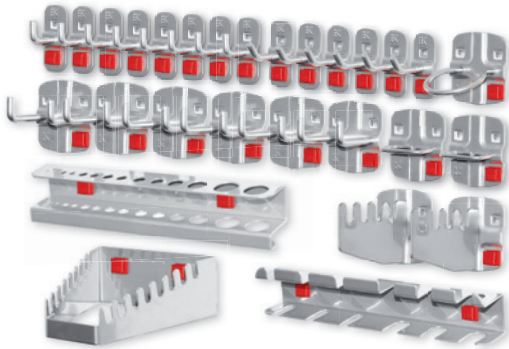

21-pcs.

Set 21-pieces

4 Tool Holder w. vertical hook end	1 Tool Holder six prongs
4 Dual Tool Holder	2 Pipe bracket
3 Tool Clip	1 Spanner Holder
3 Double Tool Clip	1 Storage box - Small
2 Machine Tool Holder	
aluminium	3327.26.5001
anthracite	3327.26.5008

25-pcs.

Set 25-pieces

5 Tool Holder with oblique hook end	
10 Tool Holder w. vertical hook end	
5 Dual Tool Holder	
5 Tool Clip	
aluminium	3327.27.5001
anthracite	3327.27.5008

28-pcs.

Set 28-pieces

6 Tool Holder with oblique hook end	1 Spanner Holder
8 Tool Holder w. vertical hook end	1 Screwdriver Holder
6 Dual Tool Holder	1 Allen key/drill Holder
2 Pliers Holder	2 Saw Holder
1 Machine Tool Holder	
aluminium	3327.05.5001
anthracite	3327.05.5008

35-pcs.

Set 35-pieces

5 Tool Holder with oblique hook end	
5 Tool Holder w. vertical hook end	
10 Dual Tool Holder	
15 Tool Clip	
aluminium	3327.28.5001
anthracite	3327.28.5008

40-pcs.

Set 40-pieces

9 Tool Holder with oblique hook end	1 Spanner Holder
12 Tool Holder w. vertical hook end	1 Screwdriver Holder
9 Dual Tool Holder	1 Allen key/drill Holder
3 Pliers Holder	2 Saw Holder
2 Machine Tool Holder	
aluminium	3327.06.5001
anthracite	3327.06.5008

42-pcs.

Set 42-pieces

5 Tool Holder with oblique hook end	2 Machine Tool Holder
10 Tool Holder w. vertical hook end	4 Pliers Holder
10 Dual Tool Holder	1 Spanner Holder
10 Tool Clip	
aluminium	3327.29.5001
anthracite	3327.29.5008