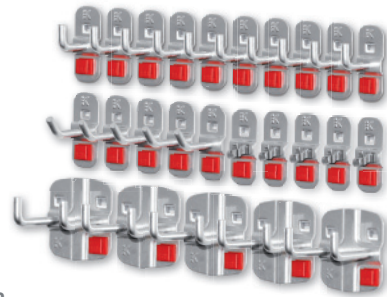

21-pcs.

Set 21-pieces

4 Tool Holder w. vertical hook end	1 Tool Holder six prongs
4 Dual Tool Holder	2 Pipe bracket
3 Tool Clip	1 Spanner Holder
3 Double Tool Clip	1 Storage box - Small
2 Machine Tool Holder	
aluminium	3327.26.5001
anthracite	3327.26.5008

25-pcs.

Set 25-pieces

5 Tool Holder with oblique hook end	
10 Tool Holder w. vertical hook end	
5 Dual Tool Holder	
5 Tool Clip	
aluminium	3327.27.5001
anthracite	3327.27.5008

28-pcs.

Set 28-pieces

6 Tool Holder with oblique hook end	1 Spanner Holder
8 Tool Holder w. vertical hook end	1 Screwdriver Holder
6 Dual Tool Holder	1 Allen key/drill Holder
2 Pliers Holder	2 Saw Holder
1 Machine Tool Holder	
aluminium	3327.05.5001
anthracite	3327.05.5008

35-pcs.

Set 35-pieces

5 Tool Holder with oblique hook end	
5 Tool Holder w. vertical hook end	
10 Dual Tool Holder	
15 Tool Clip	
aluminium	3327.28.5001
anthracite	3327.28.5008

40-pcs.

Set 40-pieces

9 Tool Holder with oblique hook end	1 Spanner Holder
12 Tool Holder w. vertical hook end	1 Screwdriver Holder
9 Dual Tool Holder	1 Allen key/drill Holder
3 Pliers Holder	2 Saw Holder
2 Machine Tool Holder	
aluminium	3327.06.5001
anthracite	3327.06.5008

42-pcs.

Set 42-pieces

5 Tool Holder with oblique hook end	2 Machine Tool Holder
10 Tool Holder w. vertical hook end	4 Pliers Holder
10 Dual Tool Holder	1 Spanner Holder
10 Tool Clip	
aluminium	3327.29.5001
anthracite	3327.29.5008