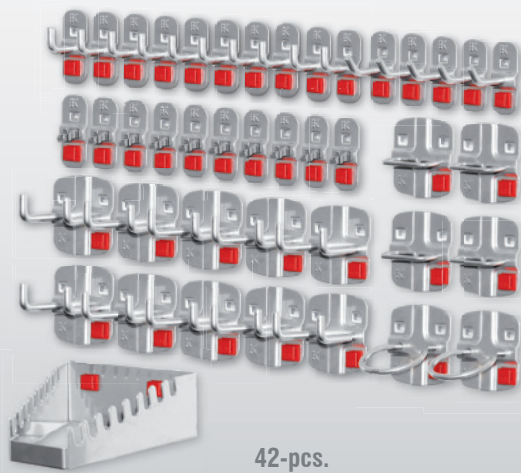

35-pcs.

Set 35-pieces

5 Tool Holder with oblique hook end	
5 Tool Holder w. vertical hook end	
10 Dual Tool Holder	
15 Tool Clip	
aluminium	3327.28.5001
anthracite	3327.28.5008

40-pcs.

Set 40-pieces

9 Tool Holder with oblique hook end	1 Spanner Holder
12 Tool Holder w. vertical hook end	1 Screwdriver Holder
9 Dual Tool Holder	1 Allen key/drill Holder
3 Pliers Holder	2 Saw Holder
2 Machine Tool Holder	
aluminium	3327.06.5001
anthracite	3327.06.5008