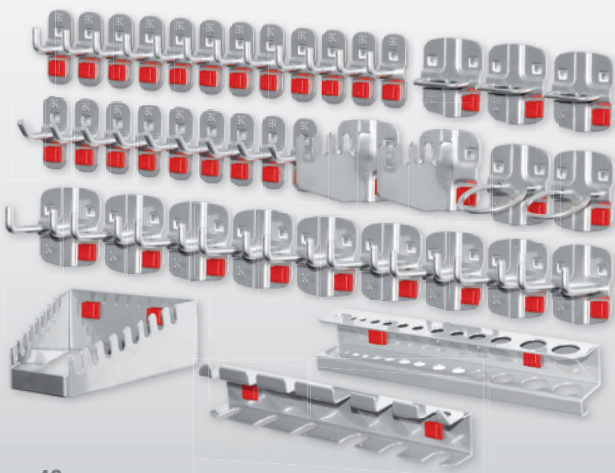

21-pcs.

Set 21-pieces

4 Tool Holder w. vertical hook end	1 Tool Holder six prongs
4 Dual Tool Holder	2 Pipe bracket
3 Tool Clip	1 Spanner Holder
3 Double Tool Clip	1 Storage box - Small
2 Machine Tool Holder	
aluminium	3327.26.5001
anthracite	3327.26.5008

25-pcs.

Set 25-pieces

5 Tool Holder with oblique hook end	
10 Tool Holder w. vertical hook end	
5 Dual Tool Holder	
5 Tool Clip	
aluminium	3327.27.5001
anthracite	3327.27.5008

28-pcs.

Set 28-pieces

6 Tool Holder with oblique hook end	1 Spanner Holder
8 Tool Holder w. vertical hook end	1 Screwdriver Holder
6 Dual Tool Holder	1 Allen key/drill Holder
2 Pliers Holder	2 Saw Holder
1 Machine Tool Holder	
aluminium	3327.05.5001
anthracite	3327.05.5008

35-pcs.

Set 35-pieces

5 Tool Holder with oblique hook end	
5 Tool Holder w. vertical hook end	
10 Dual Tool Holder	
15 Tool Clip	
aluminium	3327.28.5001
anthracite	3327.28.5008

40-pcs.

Set 40-pieces

9 Tool Holder with oblique hook end	1 Spanner Holder
12 Tool Holder w. vertical hook end	1 Screwdriver Holder
9 Dual Tool Holder	1 Allen key/drill Holder
3 Pliers Holder	2 Saw Holder
2 Machine Tool Holder	
aluminium	3327.06.5001
anthracite	3327.06.5008