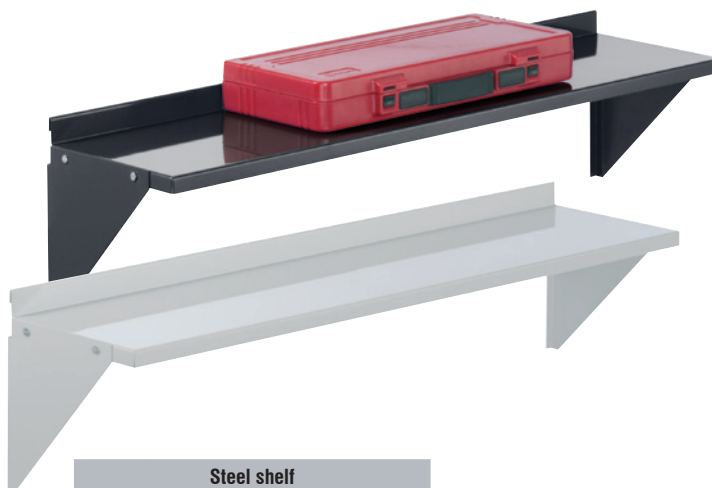

Form Holder DIN A4		
H 310 x W 220 mm		
Color	light grey	anthracite
	4470.00.0113	4470.00.0108

Steel shelf		
L 950 x W 220 mm		
Color	light grey	anthracite
	4262.00.0213	4262.00.0208

Steel shelf		
L 450 x W 220 mm		
Color	light grey	anthracite
	4262.00.0113	4262.00.0108

® RasterPlan

Catalogue Holder DIN A4		
H 310 x W 220 mm		
Color	light grey	anthracite
	4470.00.0313	4470.00.0308

Catalogue Holder DIN A3		
H 310 x W 440 mm		
Color	light grey	anthracite
	4470.00.0213	4470.00.0208