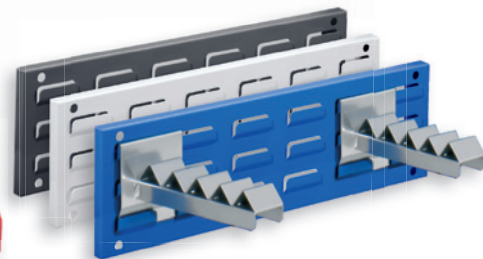

Predefined Wall Rail Sets helps you to find a quick first match to your desires and helps to provide order and overlook.

®RasterPlan

Wall Rails
available in three colors

RAL 7035
light grey

RAL 5010
gentian blue

RAL 7016
anthracite

FERTIGUNGSSTANDORT
DEUTSCHLAND

®RasterPlan Wall Rail Louvred Board Set 1

Dim. in mm	L 460 x H 100 mm	
Equipped with:	4 x Plastic Bins size 8	
Tool Board color:		
light grey	gentian blue	anthracite
4202.01.5113	4202.01.5121	4202.01.5108

®RasterPlan Wall Rail Louvred Board Set 2

Dim. in mm	L 920 x H 100 mm	
Equipped with:	8 x Plastic Bins size 8	
Tool Board color:		
light grey	gentian blue	anthracite
4202.01.5213	4202.01.5221	4202.01.5208