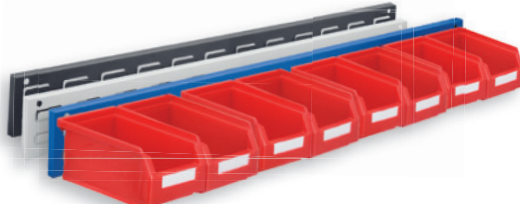

Dim. in mm	L 460 x H 100 mm	
Equipped with:	4 x Plastic Bins size 7	
Tool Board color:		
light grey	gentian blue	anthracite
4202.02.5113	4202.02.5121	4202.02.5108

®RasterPlan Wall Rail Louvred Board Set 5

Dim. in mm	L 920 x H 100 mm	
Equipped with:	8 x Plastic Bins size 7	
Tool Board color:		
light grey	gentian blue	anthracite
4202.02.5213	4202.02.5221	4202.02.5208

Dim. in mm	L 460 x H 140 mm	
Equipped with:	2 x Wave form bracket	
Tool Board color:		
light grey	gentian blue	anthracite
4202.07.5313	4202.07.5321	4202.07.5308