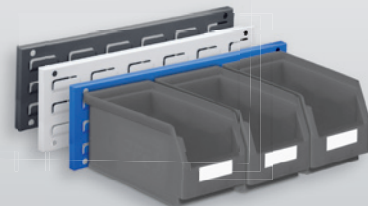

®RasterPlan Wall Rail Louvred Board Set 10

Dim. in mm	L 460 x H 140 mm	
Equipped with:	3 x Plastic Bins size 5	
Tool Board color:		
light grey	gentian blue	anthracite
4202.02.5313	4202.02.5321	4202.02.5308

Dim. in mm	L 920 x H 140 mm	
Equipped with:	6 x Plastic Bins size 5	
Tool Board color:		
light grey	gentian blue	anthracite
4202.02.5413	4202.02.5421	4202.02.5408

Dim. in mm	L 920 x H 140 mm	
Equipped with:	2 x Universal Holder 2 x Pipe bracket	
Tool Board color:		
light grey	gentian blue	anthracite
4202.09.5413	4202.09.5421	4202.09.5408