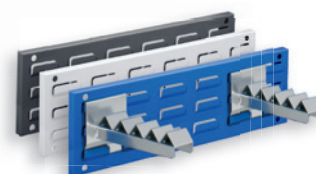

Dim. in mm	L 460 x H 100 mm	
Equipped with:	4 x Plastic Bins size 7	
Tool Board color:		
light grey	gentian blue	anthracite
4202.02.5113	4202.02.5121	4202.02.5108

Dim. in mm	L 920 x H 100 mm	
Equipped with:	8 x Plastic Bins size 7	
Tool Board color:		
light grey	gentian blue	anthracite
4202.02.5213	4202.02.5221	4202.02.5208

®RasterPlan Wall Rail Louvred Board Set 6

Dim. in mm	L 460 x H 140 mm	
Equipped with:	2 x Wave form bracket	
Tool Board color:		
light grey	gentian blue	anthracite
4202.07.5313	4202.07.5321	4202.07.5308