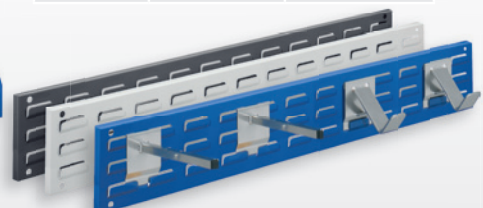

Dim. in mm	L 460 x H 140 mm	
Equipped with:	3 x Plastic Bins size 6	
Tool Board color:		
light grey	gentian blue	anthracite
4202.01.5313	4202.01.5321	4202.01.5308

Dim. in mm	L 920 x H 140 mm	
Equipped with:	6 x Plastic Bins size 6	
Tool Board color:		
light grey	gentian blue	anthracite
4202.01.5413	4202.01.5421	4202.01.5408

®RasterPlan Wall Rail Louvred Board Set 9

Dim. in mm	L 920 x H 140 mm	
Equipped with:	2 x Universal Holder 2 x Hook	
Tool Board color:		
light grey	gentian blue	anthracite
4202.08.5413	4202.08.5421	4202.08.5408