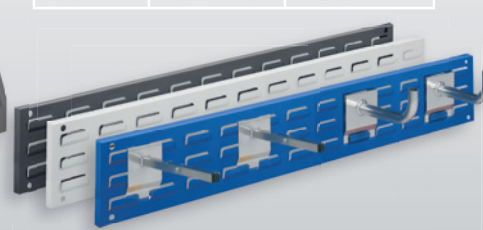

Dim. in mm	L 460 x H 140 mm	
Equipped with:	3 x Plastic Bins size 5	
Tool Board color:		
light grey	gentian blue	anthracite
4202.02.5313	4202.02.5321	4202.02.5308

Dim. in mm	L 920 x H 140 mm	
Equipped with:	6 x Plastic Bins size 5	
Tool Board color:		
light grey	gentian blue	anthracite
4202.02.5413	4202.02.5421	4202.02.5408

®RasterPlan Wall Rail Louvred Board Set 12

Dim. in mm	L 920 x H 140 mm	
Equipped with:	2 x Universal Holder 2 x Pipe bracket	
Tool Board color:		
light grey	gentian blue	anthracite
4202.09.5413	4202.09.5421	4202.09.5408