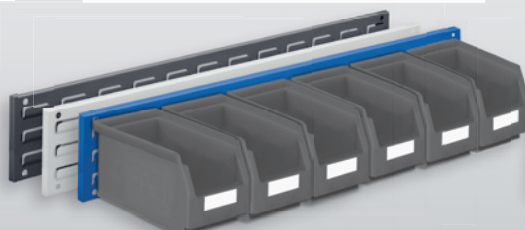

Dim. in mm	L 460 x H 140 mm	
Equipped with:	3 x Plastic Bins size 5	
Tool Board color:		
light grey	gentian blue	anthracite
4202.02.5313	4202.02.5321	4202.02.5308

®RasterPlan Wall Rail Louvred Board Set 11

Dim. in mm	L 920 x H 140 mm	
Equipped with:	6 x Plastic Bins size 5	
Tool Board color:		
light grey	gentian blue	anthracite
4202.02.5413	4202.02.5421	4202.02.5408

Dim. in mm	L 920 x H 140 mm	
Equipped with:	2 x Universal Holder 2 x Pipe bracket	
Tool Board color:		
light grey	gentian blue	anthracite
4202.09.5413	4202.09.5421	4202.09.5408