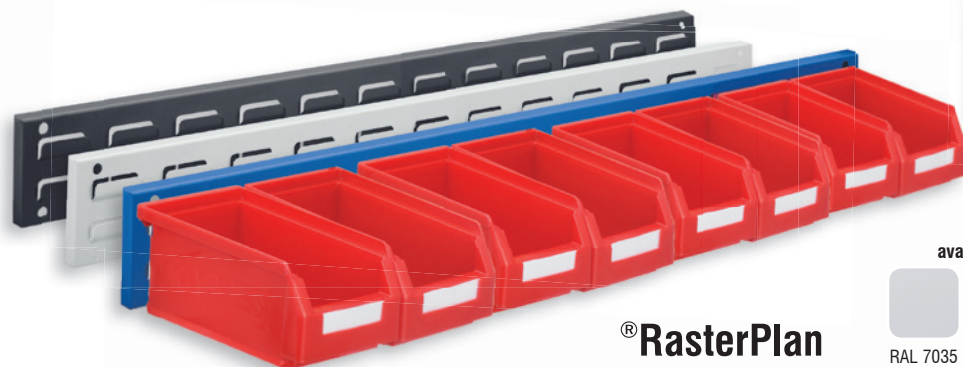

Predefined Wall Rail Sets helps you to find a quick first match to your desires and helps to provide order and overlook.

®RasterPlan

Wall Rails
available in three colors

RAL 7035
light grey

RAL 5010
gentian blue

RAL 7016
anthracite

FERTIGUNGSSTANDORT
DEUTSCHLAND

®RasterPlan Wall Rail Louvred Board Set 1

Dim. in mm	L 460 x H 100 mm	
Equipped with:	4 x Plastic Bins size 8	
Tool Board color:		
light grey	gentian blue	anthracite
4202.01.5113	4202.01.5121	4202.01.5108

®RasterPlan Wall Rail Louvred Board Set 2

Dim. in mm	L 920 x H 100 mm	
Equipped with:	8 x Plastic Bins size 8	
Tool Board color:		
light grey	gentian blue	anthracite
4202.01.5213	4202.01.5221	4202.01.5208

®RasterPlan Wall Rail Louvred Board Set 3

Dim. in mm	L 460 x H 140 mm	
Equipped with:	2 x Universal Holder	
Tool Board color:		
light grey	gentian blue	anthracite
4202.06.5313	4202.06.5321	4202.06.5308