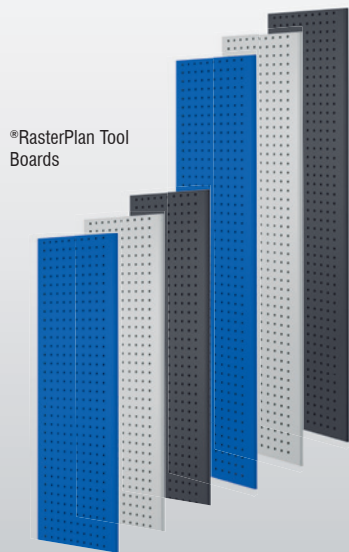

Tool storage

Cabinet systems

Storage of small parts

Ergonomics

Uprights			
	Uprights	aluminium	anthracite
	Endsupport	7280.00.9501	7280.00.9508
	Centre support 90°	7281.00.9501	7281.00.9508
	Centre support 135°	7282.00.9501	7282.00.9508
	Centre support 180°	7283.00.9501	7283.00.9508
	Centre support	7284.00.9501	7284.00.9508

Cross connectors			
(order in pairs)	Width	aluminium	anthracite
	1000 mm	7290.00.9501	7290.00.9508
	1500 mm	7291.00.9501	7291.00.9508
	2000 mm	7292.00.9501	7292.00.9508

®RasterPlan Tool Boards

®RasterPlan Tool Boards			
H x W mm	light grey	gentian blue	anthracite
2000 x 450	4001.00.2013	4001.00.2021	4001.00.2008
1500 x 450	4001.00.1513	4001.00.1521	4001.00.1508

®RasterPlan Louvre Boards

®RasterPlan Louvre Boards			
H x W mm	light grey	gentian blue	anthracite
2000 x 450	4202.00.4013	4202.00.4021	4202.00.4008
1500 x 450	4202.00.3513	4202.00.3521	4202.00.3508