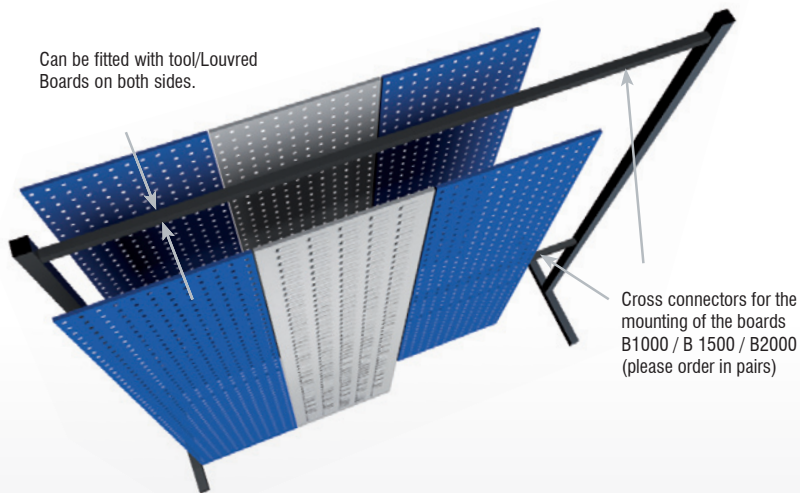

Tool storage

Cabinet systems

Storage of small parts

Ergonomics

Uprights			
	Uprights	aluminium	anthracite
	Endsupport	7280.00.9501	7280.00.9508
	Centre support 90°	7281.00.9501	7281.00.9508
	Centre support 135°	7282.00.9501	7282.00.9508
	Centre support 180°	7283.00.9501	7283.00.9508
	Centre support	7284.00.9501	7284.00.9508

Cross connectors			
(order in pairs)	Width	aluminium	anthracite
	1000 mm	7290.00.9501	7290.00.9508
	1500 mm	7291.00.9501	7291.00.9508
	2000 mm	7292.00.9501	7292.00.9508

®RasterPlan Tool Boards

®RasterPlan Tool Boards			
H x W mm	light grey	gentian blue	anthracite
2000 x 450	4001.00.2013	4001.00.2021	4001.00.2008
1500 x 450	4001.00.1513	4001.00.1521	4001.00.1508

®RasterPlan Louvre Boards

®RasterPlan Louvre Boards			
H x W mm	light grey	gentian blue	anthracite
2000 x 450	4202.00.4013	4202.00.4021	4202.00.4008
1500 x 450	4202.00.3513	4202.00.3521	4202.00.3508