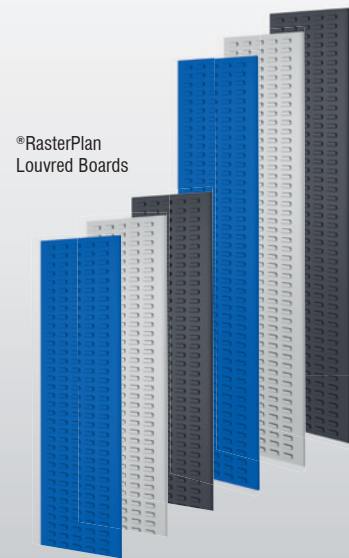

Tool storage

Cabinet systems

Storage of small parts

Ergonomics

Uprights			
	Uprights	aluminium	anthracite
	Endsupport	7280.00.9501	7280.00.9508
	Centre support 90°	7281.00.9501	7281.00.9508
	Centre support 135°	7282.00.9501	7282.00.9508
	Centre support 180°	7283.00.9501	7283.00.9508
	Centre support	7284.00.9501	7284.00.9508

Cross connectors			
(order in pairs)	Width	aluminium	anthracite
	1000 mm	7290.00.9501	7290.00.9508
	1500 mm	7291.00.9501	7291.00.9508
	2000 mm	7292.00.9501	7292.00.9508

®RasterPlan Tool Boards

®RasterPlan Tool Boards			
H x W mm	light grey	gentian blue	anthracite
2000 x 450	4001.00.2013	4001.00.2021	4001.00.2008
1500 x 450	4001.00.1513	4001.00.1521	4001.00.1508

®RasterPlan Louvre Boards

®RasterPlan Louvre Boards			
H x W mm	light grey	gentian blue	anthracite
2000 x 450	4202.00.4013	4202.00.4021	4202.00.4008
1500 x 450	4202.00.3513	4202.00.3521	4202.00.3508