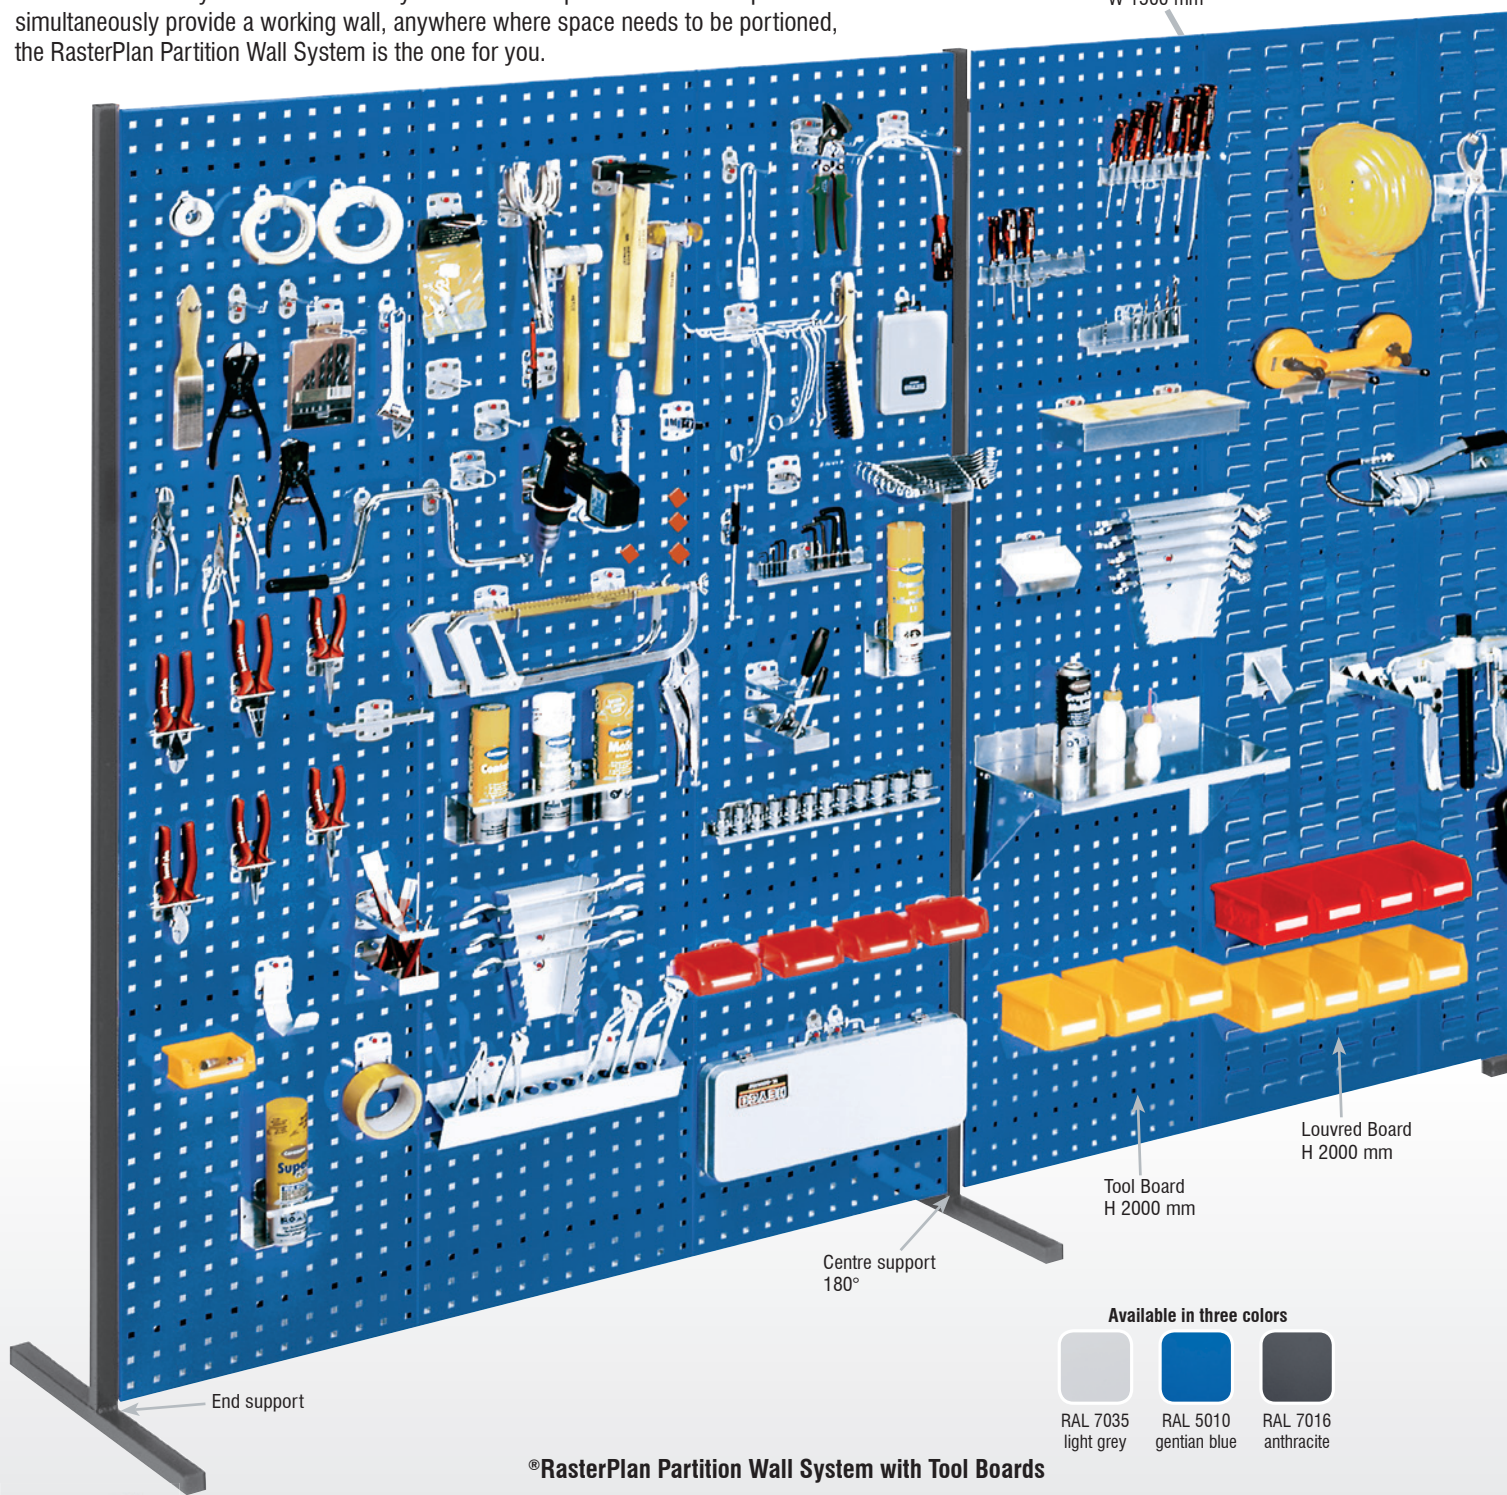

# ®RasterPlan Partition Wall System

No matter whether you are after a wall system to divide up rooms and workspaces or simultaneously provide a working wall, anywhere where space needs to be portioned, the RasterPlan Partition Wall System is the one for you.

Cross connectors  
W 1500 mm