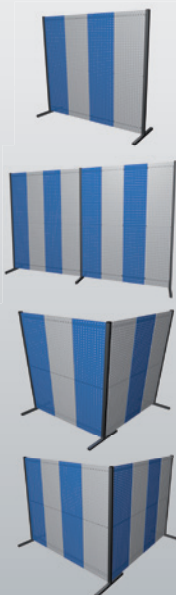

Tool storage

Cabinet systems

Storage of small parts

Ergonomics

®RasterPlan

®RasterPlan Partition Wall System with Tool- and Louvred Boards

| Single section                |              |              |              |              |              |              |              |              |              |
|-------------------------------|--------------|--------------|--------------|--------------|--------------|--------------|--------------|--------------|--------------|
| Width mm                      | 1000         |              |              | 1500         |              |              | 2000         |              |              |
| Number of tool/Louvred Boards | 1 / 1        |              |              |              |              |              |              |              |              |
| Tool Board color              | light grey   | gentian blue | anthracite   | light grey   | gentian blue | anthracite   | light grey   | gentian blue | anthracite   |
| Board height 1500             | 7202.00.0313 | 7202.00.0321 | 7202.00.0308 | 7203.00.0613 | 7203.00.0621 | 7203.00.0608 | 7204.00.1113 | 7204.00.1121 | 7204.00.1108 |
| Board height 2000             | 7240.00.0313 | 7240.00.0321 | 7240.00.0308 | 7241.00.0613 | 7241.00.0621 | 7241.00.0608 | 7242.00.1113 | 7242.00.1121 | 7242.00.1108 |
| Double section 180°           |              |              |              |              |              |              |              |              |              |
| Width mm                      | 1500 / 1500  |              |              | 1500 / 2000  |              |              | 2000 / 2000  |              |              |
| Number of tool/Louvred Boards | 3 / 3        |              |              |              |              |              |              |              |              |
| Tool Board color              | light grey   | gentian blue | anthracite   | light grey   | gentian blue | anthracite   | light grey   | gentian blue | anthracite   |
| Board height 1500             | 7211.00.2313 | 7211.00.2321 | 7211.00.2308 | 7212.00.3013 | 7212.00.3021 | 7212.00.3008 | 7213.00.3913 | 7213.00.3921 | 7213.00.3908 |
| Board height 2000             | 7246.00.2313 | 7246.00.2321 | 7246.00.2308 | 7247.00.3013 | 7247.00.3021 | 7247.00.3008 | 7248.00.3913 | 7248.00.3921 | 7248.00.3908 |
| Double section 90°            |              |              |              |              |              |              |              |              |              |
| Width mm                      | 1000 / 1000  |              |              | 1000 / 1500  |              |              | 1000 / 2000  |              |              |
| Number of tool/Louvred Boards | 2 / 2        |              |              |              |              |              |              |              |              |
| Tool Board color              | light grey   | gentian blue | anthracite   | light grey   | gentian blue | anthracite   | light grey   | gentian blue | anthracite   |
| Board height 1500             | 7225.00.1113 | 7225.00.1121 | 7225.00.1108 | 7226.00.1613 | 7226.00.1621 | 7226.00.1608 | 7227.00.2313 | 7227.00.2321 | 7227.00.2308 |
| Board height 2000             | 7260.00.1113 | 7260.00.1121 | 7260.00.1108 | 7261.00.1613 | 7261.00.1621 | 7261.00.1608 | 7262.00.2313 | 7262.00.2321 | 7262.00.2308 |
| Double section 90°            |              |              |              |              |              |              |              |              |              |
| Width mm                      | 1500 / 1500  |              |              | 1500 / 2000  |              |              | 2000 / 2000  |              |              |
| Number of tool/Louvred Boards | 4 / 2        |              |              |              |              |              |              |              |              |
| Tool Board color              | light grey   | gentian blue | anthracite   | light grey   | gentian blue | anthracite   | light grey   | gentian blue | anthracite   |
| Board height 1500             | 7228.00.2213 | 7228.00.2221 | 7228.00.2208 | 7229.00.3013 | 7229.00.3021 | 7229.00.3008 | 7230.00.3913 | 7230.00.3921 | 7230.00.3908 |
| Board height 2000             | 7263.00.2213 | 7263.00.2221 | 7263.00.2208 | 7264.00.3013 | 7264.00.3021 | 7264.00.3008 | 7265.00.3913 | 7265.00.3921 | 7265.00.3908 |