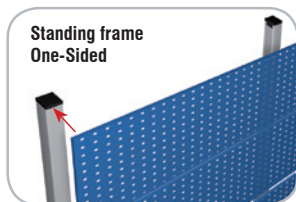

®RasterPlan Movable Walls - Size 2 - H 760 x W 1000 x D 240 mm				
Number of tool/Louvred Boards	2 / 0		1 / 1	
Equipped with	---	1 x Tool Holder set 12-pieces	---	1 x Tool Holder set 10-pieces 3 x Plastic Bins size 7 4 x Plastic Bins size 8
light grey	7002.00.0113	7002.01.0113	7002.00.0313	7002.01.0313
gentian blue	7002.00.0116	7002.01.0116	7002.00.0316	7002.01.0316
anthracite	7002.00.0124	7002.01.0124	7002.00.0324	7002.01.0324

Standing frame One-Sided

We recommend floor anchoring for the one-sided use.

Optional Accessories for One-Sided ®RasterPlan Movable Walls

Modular Mounting Cabinet

®RasterPlan Tool Holders (page 8)

Plastic Bins Size 5-8 see page 36

®RasterPlan Movable Walls - Size 3 - H 1100 x W 1000 x D 240 mm				
Number of tool/Louvred Boards	2 / 1		1 / 2	
Equipped with	---	1 x Tool Holder set 15-pieces 6 x Plastic Bins size 6 8 x Plastic Bins size 7	---	1 x Tool Holder set 10-pieces 1 x Steel shelf 450 mm 2 x Hook 4 x Plastic Bins size 6 2 x Plastic Bins size 7 2 x Plastic Bins size 8
light grey	7003.00.0413	7003.01.0413	7003.00.0513	7003.02.0513
gentian blue	7003.00.0416	7003.01.0416	7003.00.0516	7003.02.0516
anthracite	7003.00.0424	7003.01.0424	7003.00.0524	7003.02.0524