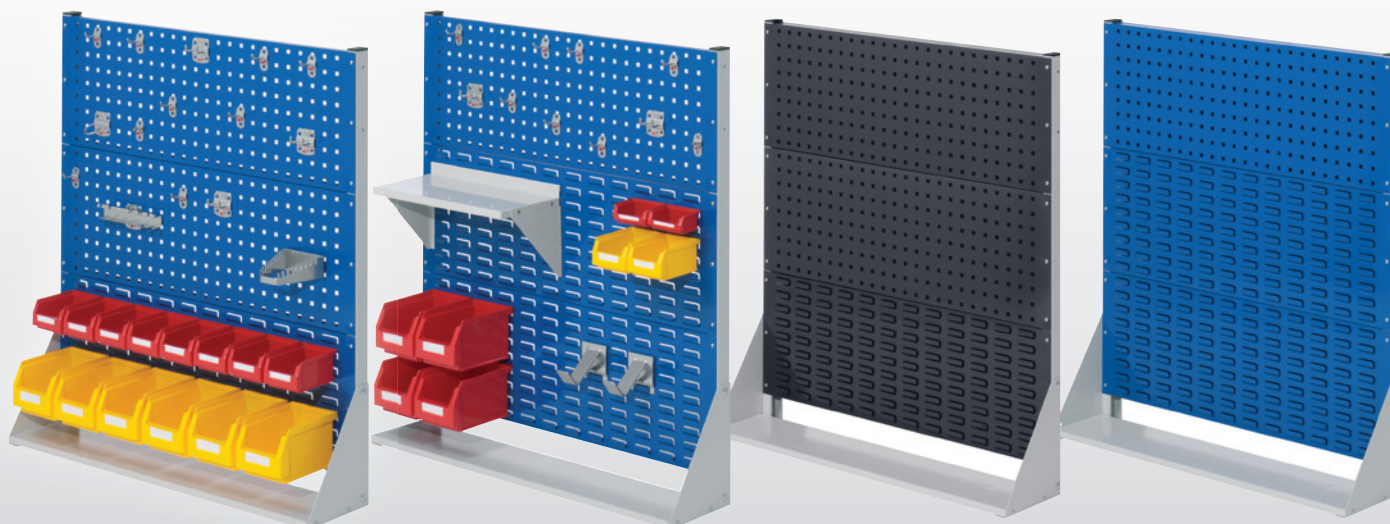

®RasterPlan Movable Walls - Size 2 - H 760 x W 1000 x D 240 mm				
Number of tool/Louvred Boards	2 / 0		1 / 1	
Equipped with	---	1 x Tool Holder set 12-pieces	---	1 x Tool Holder set 10-pieces 3 x Plastic Bins size 7 4 x Plastic Bins size 8
light grey	7002.00.0113	7002.01.0113	7002.00.0313	7002.01.0313
gentian blue	7002.00.0116	7002.01.0116	7002.00.0316	7002.01.0316
anthracite	7002.00.0124	7002.01.0124	7002.00.0324	7002.01.0324

Standing frame One-Sided

We recommend floor anchoring for the one-sided use.

Optional Accessories for One-Sided ®RasterPlan Movable Walls

Modular Mounting Cabinet

®RasterPlan Tool Holders (page 8)

Plastic Bins Size 5-8 see page 36

®RasterPlan Movable Walls - Size 3 - H 1100 x W 1000 x D 240 mm				
Number of tool/Louvred Boards	2 / 1		1 / 2	
Equipped with	---	1 x Tool Holder set 15-pieces 6 x Plastic Bins size 6 8 x Plastic Bins size 7	---	1 x Tool Holder set 10-pieces 1 x Steel shelf 450 mm 2 x Hook 4 x Plastic Bins size 6 2 x Plastic Bins size 7 2 x Plastic Bins size 8
light grey	7003.00.0413	7003.01.0413	7003.00.0513	7003.02.0513
gentian blue	7003.00.0416	7003.01.0416	7003.00.0516	7003.02.0516
anthracite	7003.00.0424	7003.01.0424	7003.00.0524	7003.02.0524