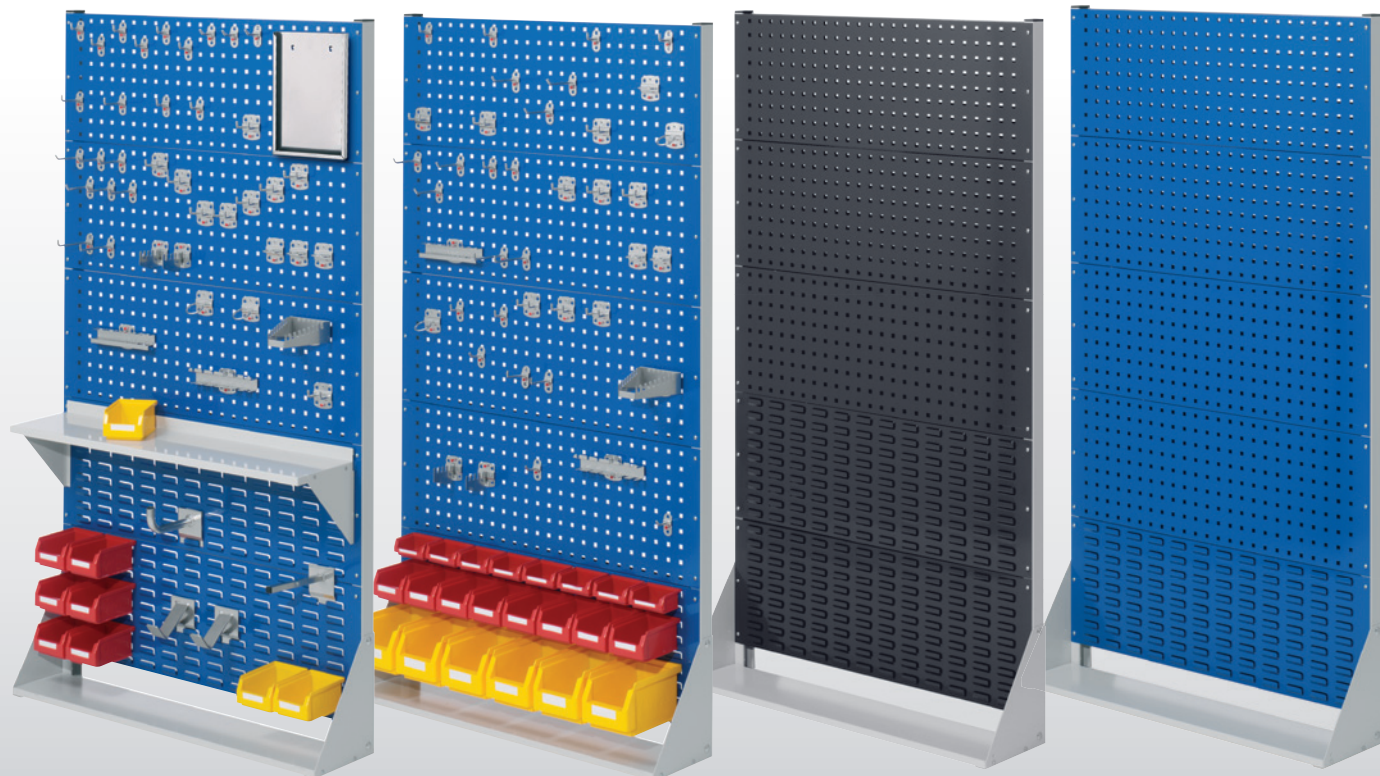

®RasterPlan Movable Walls one-sided

Tool storage

Cabinet systems

Storage of small parts

Ergonomics

®RasterPlan Movable Walls - Size 4 - H 1450 x W 1000 x D 240 mm				
Number of tool/Louvred Boards	3 / 1		2 / 2	
Equipped with	---	1 x Tool Holder set 28-pieces 6 x Plastic Bins size 6 4 x Plastic Bins size 7 4 x Plastic Bins size 8	---	1 x Tool Holder set 28-pieces 1 x Steel shelf 450 mm 2 x Hook 4 x Plastic Bins size 6 2 x Plastic Bins size 7
light grey	7004.00.1113	7004.01.1113	7004.00.1013	7004.02.1013
gentian blue	7004.00.1116	7004.01.1116	7004.00.1016	7004.02.1016
anthracite	7004.00.1124	7004.01.1124	7004.00.1024	7004.02.1024

Available in three colors

RAL 7035
light grey

RAL 5010
gentian blue

RAL 7016
anthracite

®RasterPlan

®RasterPlan Movable Walls - Size 5 - H 1790 x W 1000 x D 240 mm				
Number of tool/Louvred Boards	3 / 2		4 / 1	
Equipped with	---	1 x Tool Holder set 40-pieces 1 x Form Holder A4 1 x Steel shelf 950 mm 2 x Hook 1 x Pipe bracket 1 x Universal Holder 9 x Plastic Bins size 7	---	1 x Tool Holder set 40-pieces 6 x Plastic Bins size 6 8 x Plastic Bins size 7 8 x Plastic Bins size 8
light grey	7005.00.1613	7005.01.1613	7005.00.1513	7005.02.1513
gentian blue	7005.00.1616	7005.01.1616	7005.00.1516	7005.02.1516
anthracite	7005.00.1624	7005.01.1624	7005.00.1524	7005.02.1524