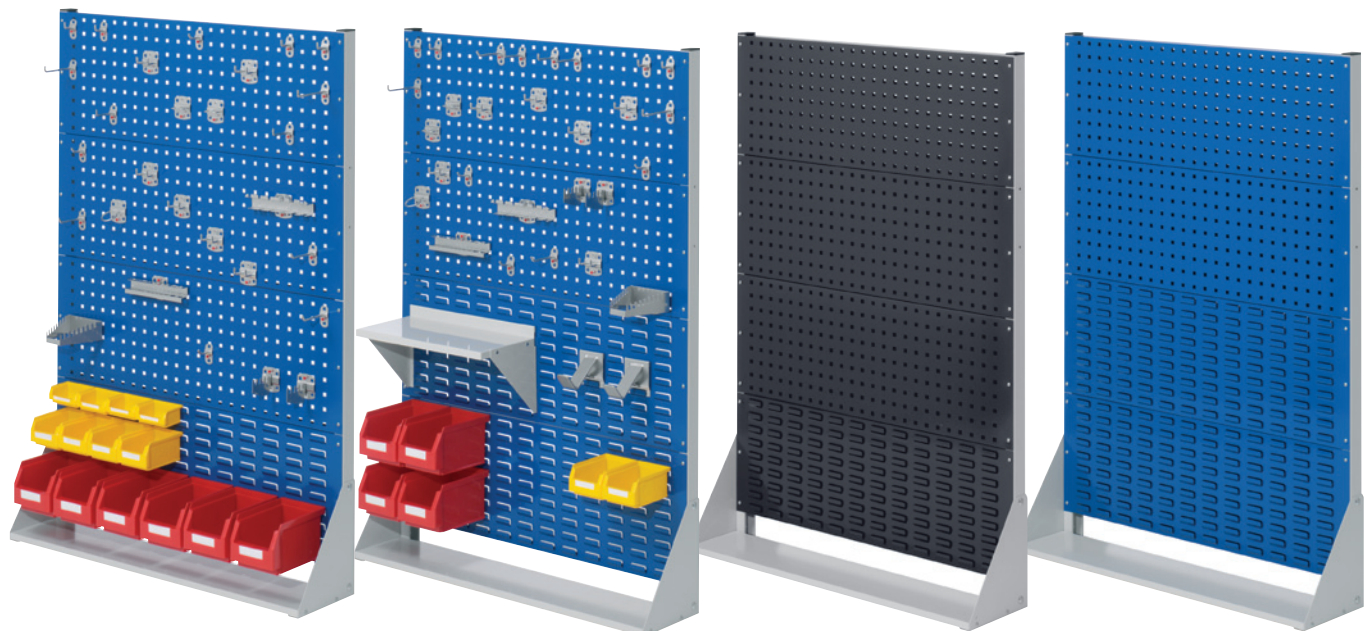

®RasterPlan Movable Walls one-sided

Tool storage

Cabinet systems

Storage of small parts

Ergonomics

®RasterPlan Movable Walls - Size 4 - H 1450 x W 1000 x D 240 mm				
Number of tool/Louvred Boards	3 / 1		2 / 2	
Equipped with	---	1 x Tool Holder set 28-pieces 6 x Plastic Bins size 6 4 x Plastic Bins size 7 4 x Plastic Bins size 8	---	1 x Tool Holder set 28-pieces 1 x Steel shelf 450 mm 2 x Hook 4 x Plastic Bins size 6 2 x Plastic Bins size 7
light grey	7004.00.1113	7004.01.1113	7004.00.1013	7004.02.1013
gentian blue	7004.00.1116	7004.01.1116	7004.00.1016	7004.02.1016
anthracite	7004.00.1124	7004.01.1124	7004.00.1024	7004.02.1024

Available in three colors

RAL 7035
light grey

RAL 5010
gentian blue

RAL 7016
anthracite

®RasterPlan

®RasterPlan Movable Walls - Size 5 - H 1790 x W 1000 x D 240 mm				
Number of tool/Louvred Boards	3 / 2		4 / 1	
Equipped with	---	1 x Tool Holder set 40-pieces 1 x Form Holder A4 1 x Steel shelf 950 mm 2 x Hook 1 x Pipe bracket 1 x Universal Holder 9 x Plastic Bins size 7	---	1 x Tool Holder set 40-pieces 6 x Plastic Bins size 6 8 x Plastic Bins size 7 8 x Plastic Bins size 8
light grey	7005.00.1613	7005.01.1613	7005.00.1513	7005.02.1513
gentian blue	7005.00.1616	7005.01.1616	7005.00.1516	7005.02.1516
anthracite	7005.00.1624	7005.01.1624	7005.00.1524	7005.02.1524