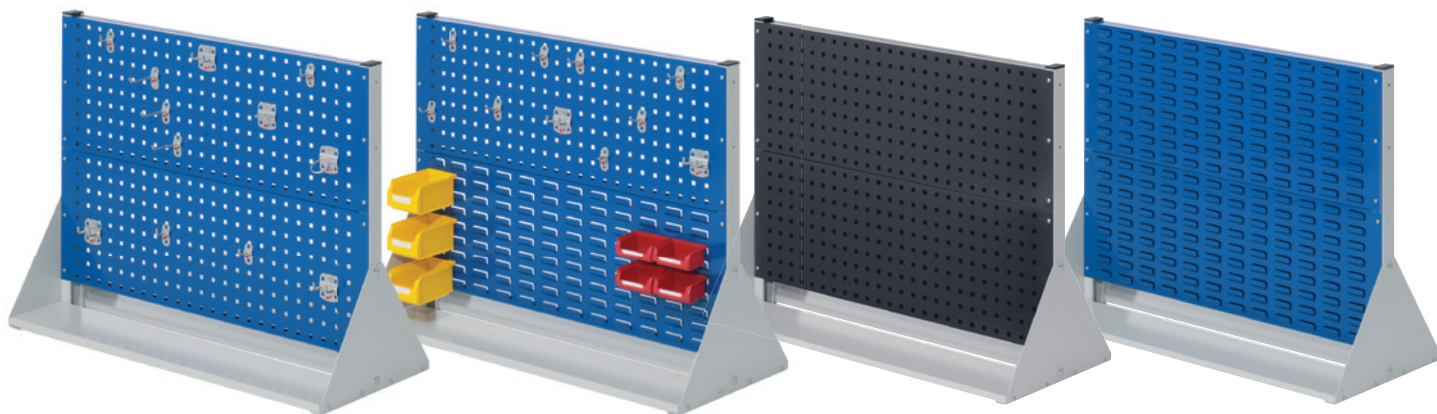

®RasterPlan Movable Walls double sided

®RasterPlan Movable Walls Size 2 - H 760 x W 1000 x D 430 mm				
Number of tool/Louvred Boards	4 / 0		2 / 2	
Equipped with	---	1 x Tool Holder set 12-pieces	---	1 x Tool Holder set 10-pieces 3 x Plastic Bins size 7 4 x Plastic Bins size 8
light grey	7006.00.0813	7006.01.0813	7006.00.1013	7006.01.1013
gentian blue	7006.00.0816	7006.01.0816	7006.00.1016	7006.01.1016
anthracite	7006.00.0824	7006.01.0824	7006.00.1024	7006.01.1024

Optional accessories for double sided ®RasterPlan Movable Walls

Modular Mounting Cabinet

Steel Top Shelf

Steel Tray Shelf

Steel Top Shelf incl. Corrugated rubber insert

Steel Top Shelf with a 30 mm Beech Plywood workbench top

®RasterPlan Tool Holders (page 8)

Plastic Bins Size 5-8 see page 36

®RasterPlan Movable Walls Size 3 - H 1100 x W 1000 x D 430 mm				
Number of tool/Louvred Boards	4 / 2		2 / 4	
Equipped with	---	1 x Tool Holder set 15-pieces 8 x Plastic Bins size 7 6 x Plastic Bins size 6	---	1 x Tool Holder set 10-pieces 1 x Steel shelf 450 mm 2 x Hook 4 x Plastic Bins size 6 2 x Plastic Bins size 7 2 x Plastic Bins size 8
light grey	7007.00.2213	7007.01.2213	7007.00.2413	7007.01.2413
gentian blue	7007.00.2216	7007.01.2216	7007.00.2416	7007.01.2416
anthracite	7007.00.2224	7007.01.2224	7007.00.2424	7007.01.2424