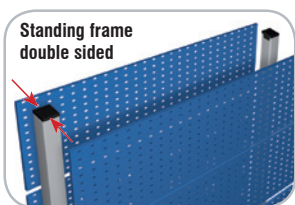

®RasterPlan Movable Walls double sided

®RasterPlan Movable Walls Size 2 - H 760 x W 1000 x D 430 mm				
Number of tool/Louvred Boards	4 / 0		2 / 2	
Equipped with	---	1 x Tool Holder set 12-pieces	---	1 x Tool Holder set 10-pieces 3 x Plastic Bins size 7 4 x Plastic Bins size 8
light grey	7006.00.0813	7006.01.0813	7006.00.1013	7006.01.1013
gentian blue	7006.00.0816	7006.01.0816	7006.00.1016	7006.01.1016
anthracite	7006.00.0824	7006.01.0824	7006.00.1024	7006.01.1024

Optional accessories for double sided ®RasterPlan Movable Walls

Modular Mounting Cabinet

Steel Top Shelf

Steel Tray Shelf

Steel Top Shelf incl. Corrugated rubber insert

Steel Top Shelf with a 30 mm Beech Plywood workbench top

®RasterPlan Tool Holders (page 8)

Plastic Bins Size 5-8 see page 36

®RasterPlan Movable Walls Size 3 - H 1100 x W 1000 x D 430 mm				
Number of tool/Louvred Boards	4 / 2		2 / 4	
Equipped with	---	1 x Tool Holder set 15-pieces 8 x Plastic Bins size 7 6 x Plastic Bins size 6	---	1 x Tool Holder set 10-pieces 1 x Steel shelf 450 mm 2 x Hook 4 x Plastic Bins size 6 2 x Plastic Bins size 7 2 x Plastic Bins size 8
light grey	7007.00.2213	7007.01.2213	7007.00.2413	7007.01.2413
gentian blue	7007.00.2216	7007.01.2216	7007.00.2416	7007.01.2416
anthracite	7007.00.2224	7007.01.2224	7007.00.2424	7007.01.2424