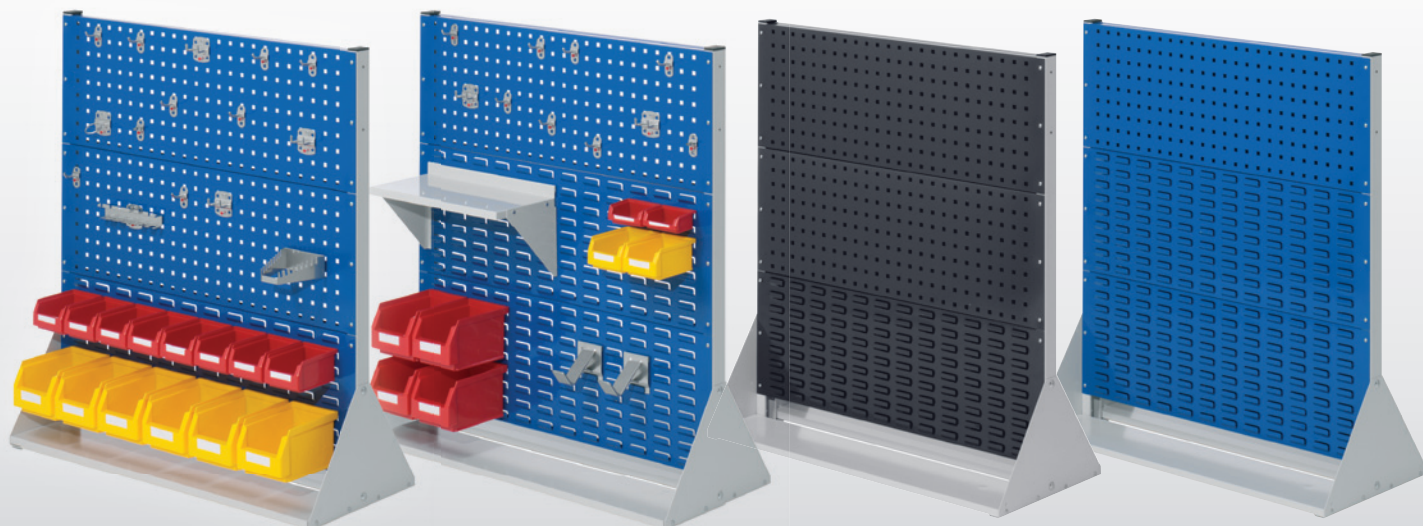

®RasterPlan Movable Walls double sided

®RasterPlan Movable Walls Size 2 - H 760 x W 1000 x D 430 mm				
Number of tool/Louvred Boards	4 / 0		2 / 2	
Equipped with	---	1 x Tool Holder set 12-pieces	---	1 x Tool Holder set 10-pieces 3 x Plastic Bins size 7 4 x Plastic Bins size 8
light grey	7006.00.0813	7006.01.0813	7006.00.1013	7006.01.1013
gentian blue	7006.00.0816	7006.01.0816	7006.00.1016	7006.01.1016
anthracite	7006.00.0824	7006.01.0824	7006.00.1024	7006.01.1024

Optional accessories for double sided ®RasterPlan Movable Walls

Modular Mounting Cabinet

Steel Top Shelf

Steel Tray Shelf

Steel Top Shelf incl. Corrugated rubber insert

Steel Top Shelf with a 30 mm Beech Plywood workbench top

®RasterPlan Tool Holders (page 8)

Plastic Bins Size 5-8 see page 36

®RasterPlan Movable Walls Size 3 - H 1100 x W 1000 x D 430 mm				
Number of tool/Louvred Boards	4 / 2		2 / 4	
Equipped with	---	1 x Tool Holder set 15-pieces 8 x Plastic Bins size 7 6 x Plastic Bins size 6	---	1 x Tool Holder set 10-pieces 1 x Steel shelf 450 mm 2 x Hook 4 x Plastic Bins size 6 2 x Plastic Bins size 7 2 x Plastic Bins size 8
light grey	7007.00.2213	7007.01.2213	7007.00.2413	7007.01.2413
gentian blue	7007.00.2216	7007.01.2216	7007.00.2416	7007.01.2416
anthracite	7007.00.2224	7007.01.2224	7007.00.2424	7007.01.2424