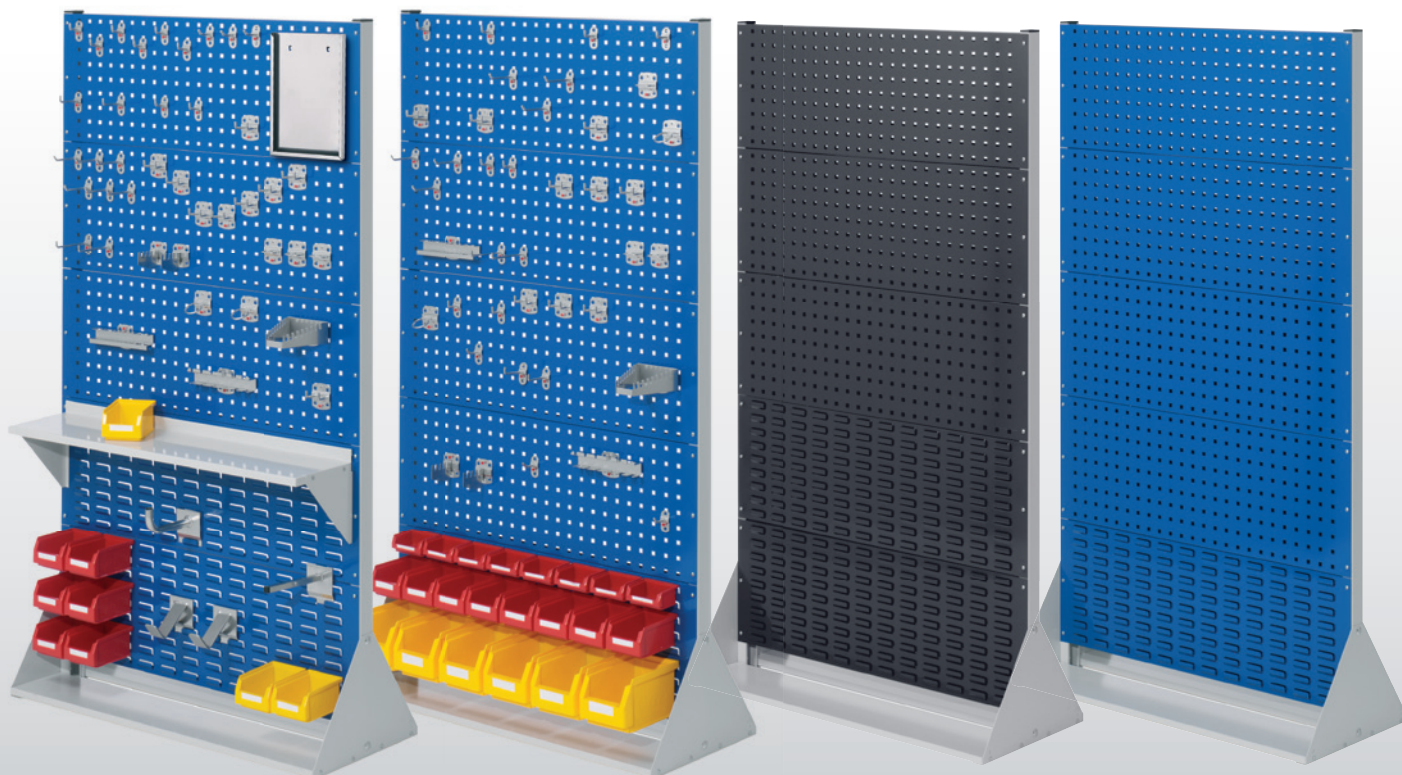

Tool storage

Cabinet systems

Storage of small parts

Ergonomics

®RasterPlan Movable Walls Size 4 - H 1450 x W 1000 x D 430 mm				
Number of tool/Louvred Boards	6 / 2		4 / 4	
Equipped with	---	1 x Tool Holder set 28-pieces 6 x Plastic Bins size 6 4 x Plastic Bins size 7 4 x Plastic Bins size 8	---	1 x Tool Holder set 28-pieces 1 x Steel shelf 450 mm 2 x Hook 4 x Plastic Bins size 6 2 x Plastic Bins size 7
light grey	7008.00.3713	7008.01.3713	7008.00.3913	7008.01.3913
gentian blue	7008.00.3716	7008.01.3716	7008.00.3916	7008.01.3916
anthracite	7008.00.3724	7008.01.3724	7008.00.3924	7008.01.3924

Available in three colors

®RasterPlan

®RasterPlan Movable Walls Size 5 - H 1790 x W 1000 x D 430 mm				
Number of tool/Louvred Boards	6 / 4		8 / 2	
Equipped with	---	1 x Tool Holder set 40-pieces 1 x Form Holder A4 1 x Steel shelf 950 mm 2 x Hook 1 x Pipe bracket 1 x Universal Holder 9 x Plastic Bins size 7	---	1 x Tool Holder set 40-pieces 6 x Plastic Bins size 6 8 x Plastic Bins size 7 8 x Plastic Bins size 8
light grey	7009.00.4813	7009.01.4813	7009.00.4613	7009.01.4613
gentian blue	7009.00.4816	7009.01.4816	7009.00.4616	7009.01.4616
anthracite	7009.00.4824	7009.01.4824	7009.00.4624	7009.01.4624