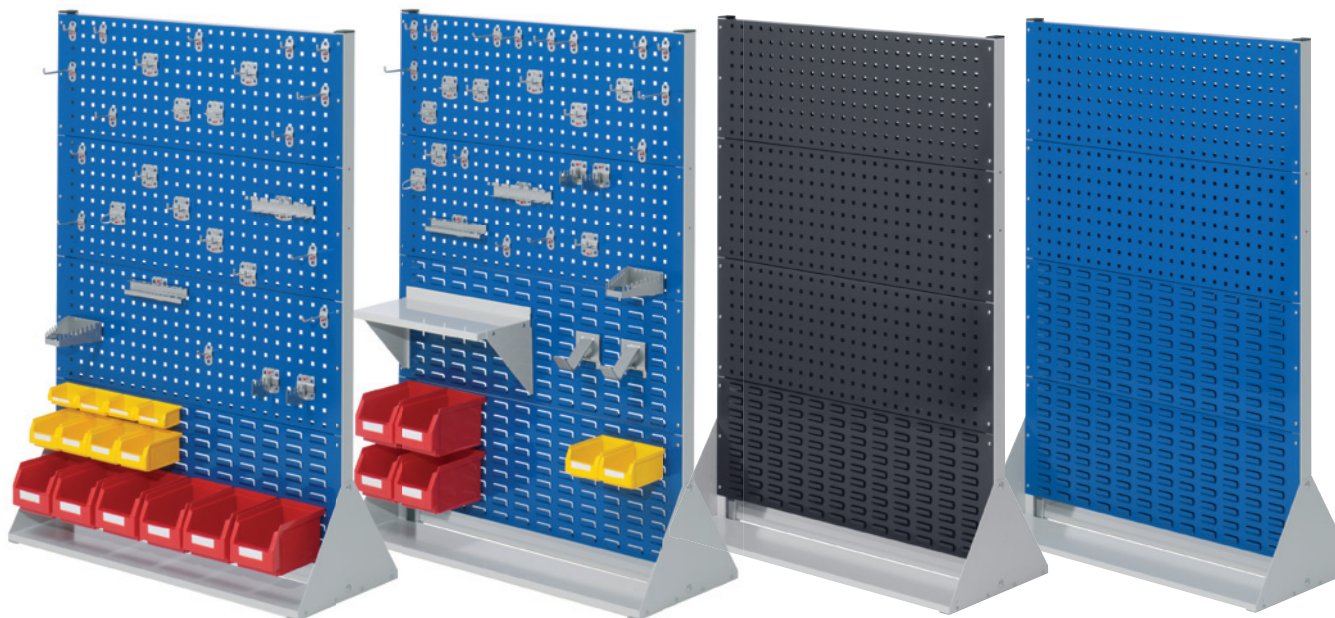

Tool storage

Cabinet systems

Storage of small parts

Ergonomics

®RasterPlan Movable Walls Size 4 - H 1450 x W 1000 x D 430 mm				
Number of tool/Louvred Boards	6 / 2		4 / 4	
Equipped with	---	1 x Tool Holder set 28-pieces 6 x Plastic Bins size 6 4 x Plastic Bins size 7 4 x Plastic Bins size 8	---	1 x Tool Holder set 28-pieces 1 x Steel shelf 450 mm 2 x Hook 4 x Plastic Bins size 6 2 x Plastic Bins size 7
light grey	7008.00.3713	7008.01.3713	7008.00.3913	7008.01.3913
gentian blue	7008.00.3716	7008.01.3716	7008.00.3916	7008.01.3916
anthracite	7008.00.3724	7008.01.3724	7008.00.3924	7008.01.3924

Available in three colors

®RasterPlan

®RasterPlan Movable Walls Size 5 - H 1790 x W 1000 x D 430 mm				
Number of tool/Louvred Boards	6 / 4		8 / 2	
Equipped with	---	1 x Tool Holder set 40-pieces 1 x Form Holder A4 1 x Steel shelf 950 mm 2 x Hook 1 x Pipe bracket 1 x Universal Holder 9 x Plastic Bins size 7	---	1 x Tool Holder set 40-pieces 6 x Plastic Bins size 6 8 x Plastic Bins size 7 8 x Plastic Bins size 8
light grey	7009.00.4813	7009.01.4813	7009.00.4613	7009.01.4613
gentian blue	7009.00.4816	7009.01.4816	7009.00.4616	7009.01.4616
anthracite	7009.00.4824	7009.01.4824	7009.00.4624	7009.01.4624