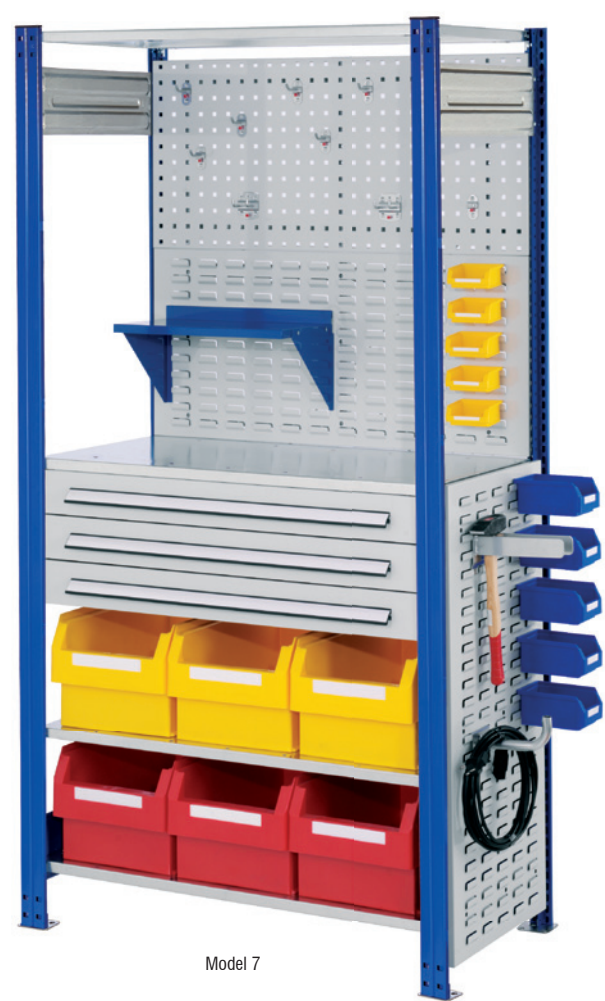

Model 6

Model 7

®RasterPlan

Tool storage

Cabinet systems

Storage of small parts

Ergonomics

®RasterPlan Boltless Rack - H 2000 x W 1000 x D 500 mm

Model	5	6	7	8
Equipped with	Starter bay with 4 x Shelf 500 mm 1 x Rear wall Tool Board W 1000 mm 1 x Rear wall Louvred Board W 1000 mm 1 x Drawer block, single 1 x Tool Holder set 10-pieces 1 x Steel shelf 5 x Plastic Bins size 8	Starter bay with 4 x Shelf 500 mm 2 x Rear wall Tool Boards W 1000 mm 2 x Side wall Tool Boards H 1000 mm 3 x Tool Holder with oblique Hook end 1 x Tool Holder set 28-pieces 1 x Steel shelf with Abrollrand 1 x Paper Roll Holder, for roll widths of 300 mm 1 x Waste bag Holder	Starter bay with 4 x Shelf 500 mm 1 x Rear wall Tool Board W 1000 mm 1 x Rear wall Louvred Board W 1000 mm 1 x Side wall Louvred Board H 1000 mm 1 x Drawer block, triple 1 x Tool Holder set 10-pieces 1 x Fork bracket 1 x Pipe bracket 1 x Steel shelf 6 x Plastic Bins size 1 5 x Plastic Bins size 7 5 x Plastic Bins size 8	Starter bay with 4 x Shelf 500 mm 2 x Rear wall Tool Boards W 1000 mm 1 x Side wall Louvred Board H 1000 mm 1 x Drawer block, triple 1 x Tool Holder set 28-pieces 1 x Universal Holder 1 x Pipe bracket 1 x Steel shelf with Abrollrand 6 x Euro Transport Boxes 400 x 300 x 220 mm 5 x Plastic Bins size 7
gentian blue	5220.05.0321	5220.06.0321	5220.07.0321	5220.08.0321
anthracite	5220.05.0308	5220.06.0308	5220.07.0308	5220.08.0308