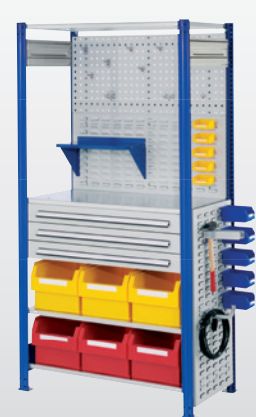

Model 6

Model 7

®RasterPlan

Tool storage

Cabinet systems

Storage of small parts

Ergonomics

®RasterPlan Boltless Rack - H 2000 x W 1000 x D 500 mm

Model	5	6	7	8
Equipped with	Starter bay with 4 x Shelf 500 mm 1 x Rear wall Tool Board W 1000 mm 1 x Rear wall Louvred Board W 1000 mm 1 x Drawer block, single 1 x Tool Holder set 10-pieces 1 x Steel shelf 5 x Plastic Bins size 8	Starter bay with 4 x Shelf 500 mm 2 x Rear wall Tool Boards W 1000 mm 2 x Side wall Tool Boards H 1000 mm 3 x Tool Holder with oblique Hook end 1 x Tool Holder set 28-pieces 1 x Steel shelf with Abrollrand 1 x Paper Roll Holder, for roll widths of 300 mm 1 x Waste bag Holder	Starter bay with 4 x Shelf 500 mm 1 x Rear wall Tool Board W 1000 mm 1 x Rear wall Louvred Board W 1000 mm 1 x Side wall Louvred Board H 1000 mm 1 x Drawer block, triple 1 x Tool Holder set 10-pieces 1 x Fork bracket 1 x Pipe bracket 1 x Steel shelf 6 x Plastic Bins size 1 5 x Plastic Bins size 7 5 x Plastic Bins size 8	Starter bay with 4 x Shelf 500 mm 2 x Rear wall Tool Boards W 1000 mm 1 x Side wall Louvred Board H 1000 mm 1 x Drawer block, triple 1 x Tool Holder set 28-pieces 1 x Universal Holder 1 x Pipe bracket 1 x Steel shelf with Abrollrand 6 x Euro Transport Boxes 400 x 300 x 220 mm 5 x Plastic Bins size 7
gentian blue	5220.05.0321	5220.06.0321	5220.07.0321	5220.08.0321
anthracite	5220.05.0308	5220.06.0308	5220.07.0308	5220.08.0308