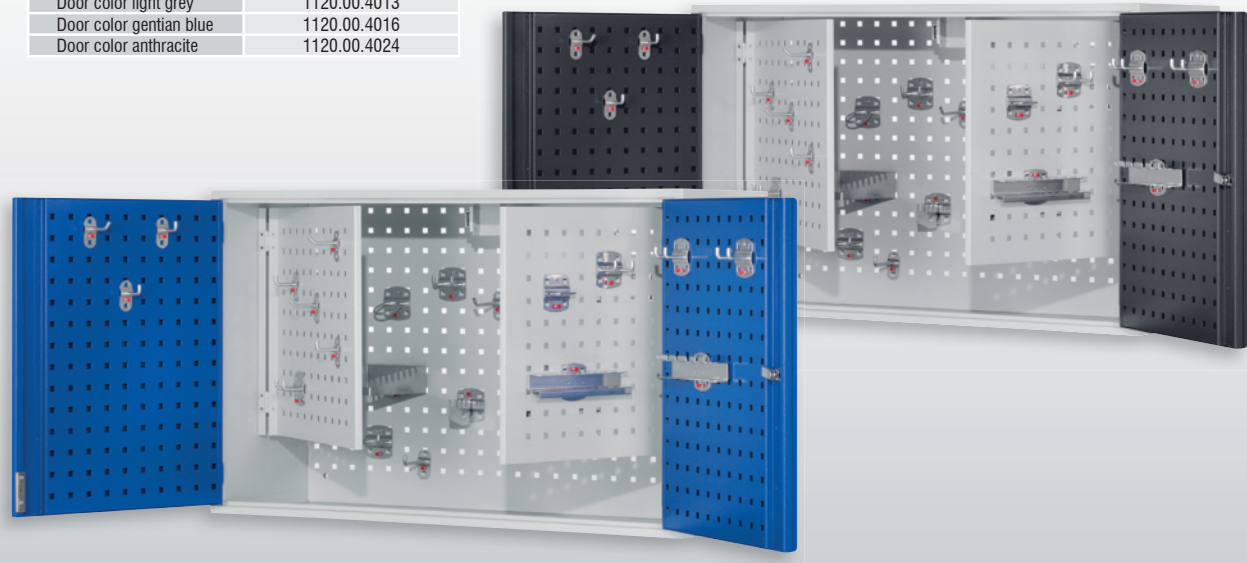

Tool storage

Cabinet systems

Storage of small parts

Ergonomics

®RasterPlan Wall-Mounted Cabinets Model 10

H 620 x W 920 x D 335 mm

Rear wall with RasterPlan Tool Board system
Tool Board doors

Door color light grey	1120.00.3013
Door color gentian blue	1120.00.3016
Door color anthracite	1120.00.3024

®RasterPlan Wall-Mounted Cabinets Model 20

H 620 x W 920 x D 335 mm

Rear wall with Tool Board
Louvred Board doors

Door color light grey	1120.00.4013
Door color gentian blue	1120.00.4016
Door color anthracite	1120.00.4024

®RasterPlan Wall-Mounted Cabinets Model 30

H 620 x W 920 x D 335 mm

Rear wall, Inner doors with RasterPlan Tool Board system
Tool Board doors

Door color light grey	1122.00.3013
Door color gentian blue	1122.00.3016
Door color anthracite	1122.00.3024