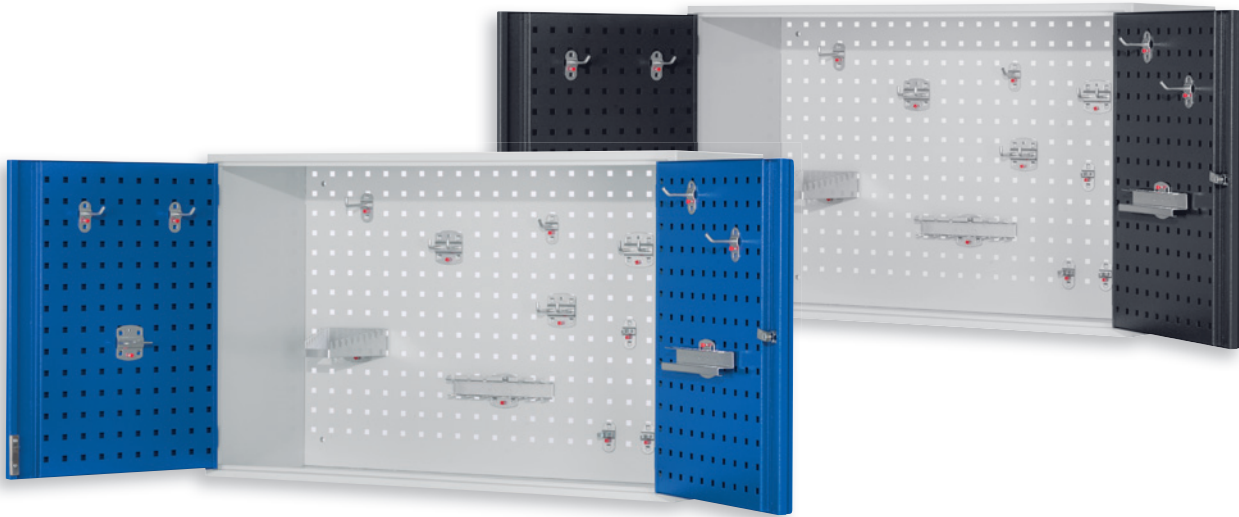

Tool storage

Cabinet systems

Storage of small parts

Ergonomics

®RasterPlan Wall-Mounted Cabinets Model 10

H 620 x W 920 x D 335 mm

Rear wall with RasterPlan Tool Board system
Tool Board doors

Door color light grey	1120.00.3013
Door color gentian blue	1120.00.3016
Door color anthracite	1120.00.3024

®RasterPlan Wall-Mounted Cabinets Model 20

H 620 x W 920 x D 335 mm

Rear wall with Tool Board
Louvred Board doors

Door color light grey	1120.00.4013
Door color gentian blue	1120.00.4016
Door color anthracite	1120.00.4024

®RasterPlan Wall-Mounted Cabinets Model 30

H 620 x W 920 x D 335 mm

Rear wall, Inner doors with RasterPlan Tool Board system
Tool Board doors

Door color light grey	1122.00.3013
Door color gentian blue	1122.00.3016
Door color anthracite	1122.00.3024