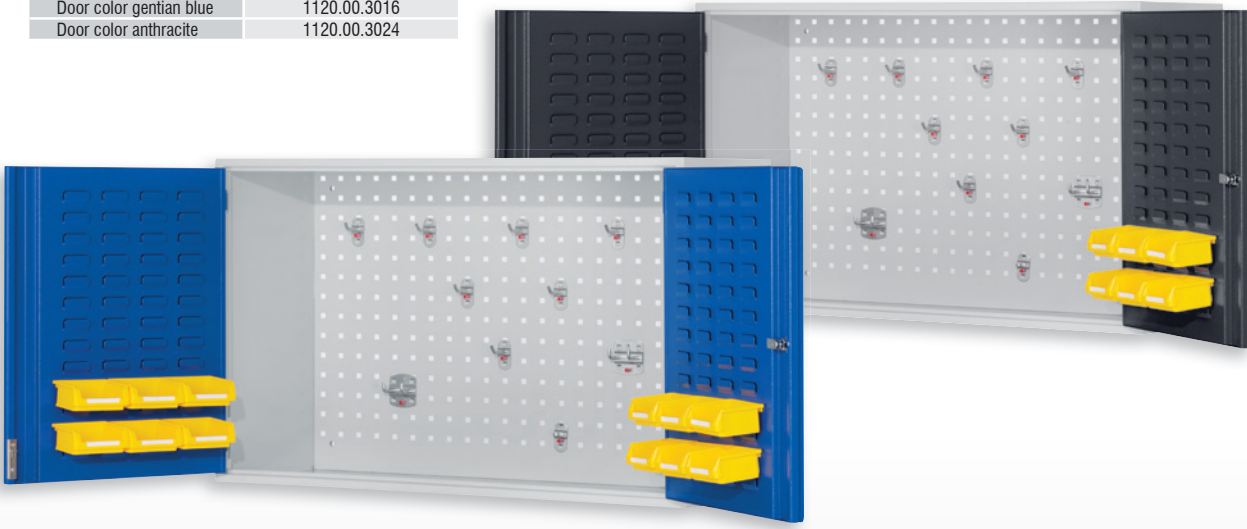

Tool storage

Cabinet systems

Storage of small parts

Ergonomics

®RasterPlan Wall-Mounted Cabinets Model 10

H 620 x W 920 x D 335 mm

Rear wall with RasterPlan Tool Board system
Tool Board doors

Door color light grey	1120.00.3013
Door color gentian blue	1120.00.3016
Door color anthracite	1120.00.3024

®RasterPlan Wall-Mounted Cabinets Model 20

H 620 x W 920 x D 335 mm

Rear wall with Tool Board
Louvred Board doors

Door color light grey	1120.00.4013
Door color gentian blue	1120.00.4016
Door color anthracite	1120.00.4024

®RasterPlan Wall-Mounted Cabinets Model 30

H 620 x W 920 x D 335 mm

Rear wall, Inner doors with RasterPlan Tool Board system
Tool Board doors

Door color light grey	1122.00.3013
Door color gentian blue	1122.00.3016
Door color anthracite	1122.00.3024