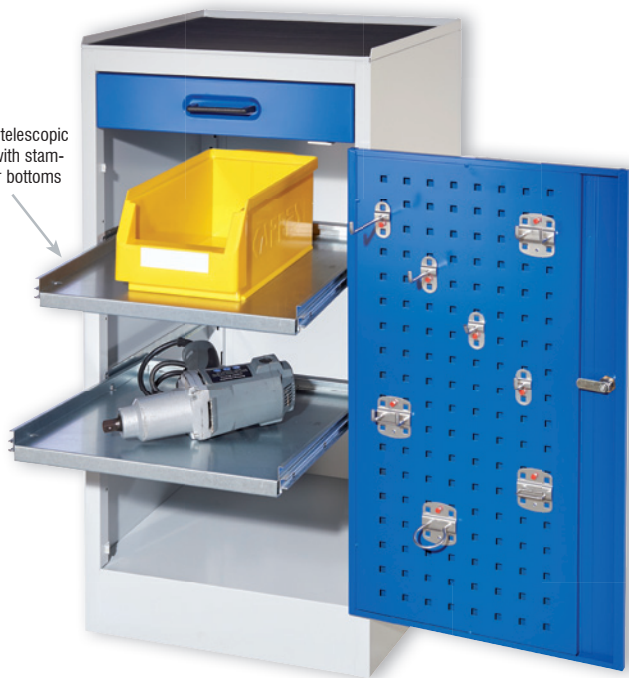

Drawers on telescopic rail slides with stamped drawer bottoms

Model 1S

Model 2S

Doors and drawers available in two Colors

RAL 5010  
gentian blue

RAL 7016  
anthracite

Body

RAL 7035  
light grey

®RasterPlan Tool Holders (page 8)

Plastic Bins Size 5 to 8 (page 36)

Model 4S

®RasterPlan Workplace Cabinets W 500 mm		
H 1000 x W 500 x D 500 cm		
Model	1 S	2 S
Drawers	1	3
Drawers can be locked centrally	no	yes
Pull-out shelf	2	1
Corrugated rubber insert	---	---
Tool Board door	yes	yes
Door color gentian blue	1801.04.3016	1801.05.3016
Door color anthracite	1801.04.3024	1801.05.3024

®RasterPlan Workplace Cabinet W 1000 mm	
H 1000 x W 1000 x D 500 cm	
Model	4 S
Drawers	2
Drawers can be locked centrally	yes
Pull-out shelf	2
Corrugated rubber insert	---
Tool and Louvred Board doors	yes
Door color gentian blue	1802.02.6016
Door color anthracite	1802.02.6024