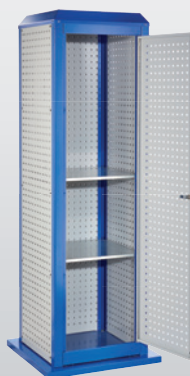

Tool storage

Cabinet systems

Storage of small parts

Ergonomics

® RasterPlan

ToolTower Profile
RAL 5010
gentian blue

® RasterPlan Tool Boards
RAL 7035
light grey

® RasterPlan Tool Holders
(page 8)

® RasterPlan ToolTower
H 2015 x W 700 x D 700 mm

| | 4 | 5 | 6 |
|-------------------------|--------------|--------------|--------------|
| Model | 4 | 5 | 6 |
| Tool Board door | 1 | 1 | 1 |
| Outer Tool Boards tall | 3 | 3 | 3 |
| Inner Tool Boards tall | 2 | 2 | 2 |
| Outer Tool Boards small | --- | --- | --- |
| Inner Tool Boards small | --- | --- | --- |
| Shelf | 1 | 2 | 3 |
| stationary | 7451.02.1016 | 7452.06.1016 | 7542.08.1016 |